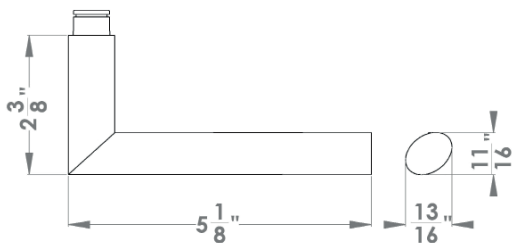

Cyprus

Finish: satin stainless steel (71)

To suit standard 2 1/8" door prep

Cyprus – UEPL29
 Ø 2 5/8 x 7/16"

round

UEPL29 PAS60 71	passage 2 3/8" backset
UEPL29 PAS70 71	passage 2 3/4" backset
UEPL29 PRI60 71	privacy 2 3/8" backset
UEPL29 PRI70 71	privacy 2 3/4" backset
UEPL29 DUM 71	full dummy
UEPL29 DUML 71	half dummy left
UEPL29 DUMR 71	half dummy right
UEDB 200 71	deadbolt to add to passage
UEDB 200 A 71	deadbolt keyed alike

Features UEPL29

- on Plan Design rose
- concealed bolt-through fixing
- sprung
- door range 1 3/8"(35 mm)-1 3/4 (45 mm) standard
- T- and Lip-Strike with dust box
- stainless steel faceplate
- backsets: 2 3/8" (60 mm) or 2 3/4" (70 mm)
- functions: Passage (PAS), Privacy (PRI), full dummy (DUM), dummy left (DUML), dummy right (DUMR)
- available with UL-Latch
- 28° latch with attached face plate
- rate of satin stainless steel 304
- hub 5/16" (8 mm)
- door prep 2 1/8"
- available finish: satin stainless steel

specification details

lever

round rose