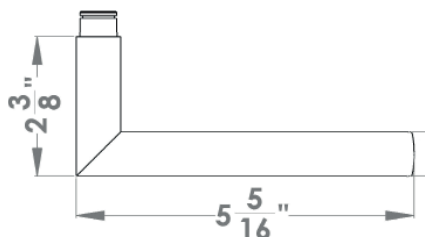

**Corsica**

Finish: satin stainless steel (71)

To suit standard 2 1/8" door prep

**Corsica – UEPL30**  
 Ø 2 5/8 x 7/16"

**round**

UEPL30 PAS60 71	passage 2 3/8" backset
UEPL30 PAS70 71	passage 2 3/4" backset
UEPL30 PRI60 71	privacy 2 3/8" backset
UEPL30 PRI70 71	privacy 2 3/4" backset
UEPL30 DUM 71	full dummy
UEPL30 DUML 71	half dummy left
UEPL30 DUMR 71	half dummy right
UEDB 200 71	deadbolt to add to passage
UEDB 200 A 71	deadbolt keyed alike

**Features UEPL30**

- on Plan Design rose
- concealed bolt-through fixing
- sprung
- door range 1 3/8" (35 mm)-1 3/4 (45 mm) standard
- T- and Lip-Strike with dust box
- stainless steel faceplate
- backsets: 2 3/8" (60 mm) or 2 3/4" (70 mm)
- functions: Passage (PAS), Privacy (PRI), full dummy (DUM), dummy left (DUML), dummy right (DUMR)
- available with UL-Latch
- 28° latch with attached face plate
- rate of satin stainless steel 304
- hub 5/16" (8 mm)
- door prep 2 1/8"
- available finish: satin stainless steel, cosmos black

**specification details**

lever

round rose