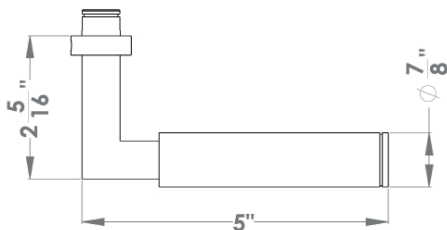

Tasmania

Finish: satin stainless steel (71)

To suit standard 2 1/8" door prep

Tasmania – UEPL31
 Ø 2 5/8 x 7/16"

round

UEPL31 PAS60 71	passage 2 3/8" backset
UEPL31 PAS70 71	passage 2 3/4" backset
UEPL31 PRI60 71	privacy 2 3/8" backset
UEPL31 PRI70 71	privacy 2 3/4" backset
UEPL31 DUM 71	full dummy
UEPL31 DUML 71	half dummy left
UEPL31 DUMR 71	half dummy right
UEDB 200 71	deadbolt to add to passage
UEDB 200 A 71	deadbolt keyed alike

Features UEPL31

- on Plan Design rose
- concealed bolt-through fixing
- sprung
- door range 1 3/8" (35mm)-1 3/4" (45mm) standard
- T- and Lip-Strike with dust box
- stainless steel faceplate
- backsets: 2 3/8" (60 mm) or 2 3/4" (70 mm)
- functions: Passage (PAS), Privacy (PRI), full dummy (DUM), dummy left (DUML), dummy right (DUMR)
- available with UL-Latch
- 28° latch with attached face plate
- rate of satin stainless steel 304
- hub 5/16" (8 mm)
- door prep 2 1/8"
- available finishes: satin stainless steel, polished stainless steel, cosmos black

specification details

lever

round rose