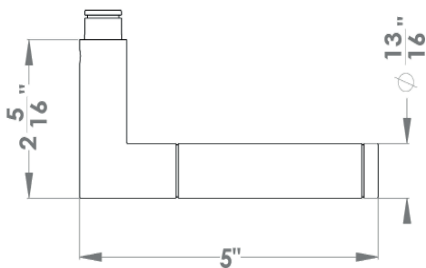

Rio Steel

Finish: satin stainless steel (71)

To suit standard 2 1/8" door prep

Rio Steel – UEPL34
 Ø 2 5/8 x 7/16"

round

UEPL34 PAS60 71	passage 2 3/8" backset
UEPL34 PAS70 71	passage 2 3/4" backset
UEPL34 PRI60 71	privacy 2 3/8" backset
UEPL34 PRI70 71	privacy 2 3/4" backset
UEPL34 DUM 71	full dummy
UEPL34 DUML 71	half dummy left
UEPL34 DUMR 71	half dummy right
UEDB 200 71	deadbolt to add to passage
UEDB 200 A 71	deadbolt keyed alike

Features UEPL34

- on Plan Design rose
- concealed bolt-through fixing
- sprung
- door range 1 3/8" (35mm)-1 3/4" (45mm) standard
- T- and Lip-Strike with dust box
- stainless steel faceplate
- backsets: 2 3/8" (60 mm) or 2 3/4" (70 mm)
- functions: Passage (PAS), Privacy (PRI), full dummy (DUM), dummy left (DUML), dummy right (DUMR)
- available with UL-Latch
- 28° latch with attached face plate
- rate of satin stainless steel 304
- hub 5/16" (8 mm)
- door prep 2 1/8"
- available finishes: satin stainless steel, satin/polished stainless steel

specification details

lever

round rose