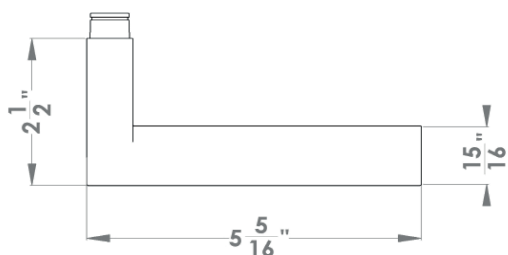

Madeira

Finish: satin stainless steel (71)

To suit standard 2 1/8" door prep

Features UEPL45

- on Plan Design rose
- concealed bolt-through fixing
- sprung
- door range 1 3/8" (35 mm)-1 3/4 (45 mm) standard
- T- and Lip-Strike with dust box
- stainless steel faceplate
- backsets: 2 3/8" (60 mm) or 2 3/4" (70 mm)
- functions: Passage (PAS), Privacy (PRI), full dummy (DUM), dummy left (DUML), dummy right (DUMR)
- available with UL-Latch
- 28° latch with attached face plate
- rate of satin stainless steel 304
- hub 5/16" (8 mm)
- door prep 2 1/8"
- available finishes: satin stainless steel, oil rubbed bronze, cosmos black

Madeira – UEPL45
 Ø 2 5/8 x 7/16"

round

UEPL45 PAS60 71	passage 2 3/8" backset
UEPL45 PAS70 71	passage 2 3/4" backset
UEPL45 PRI60 71	privacy 2 3/8" backset
UEPL45 PRI70 71	privacy 2 3/4" backset
UEPL45 DUM 71	full dummy
UEPL45 DUML 71	half dummy left
UEPL45 DUMR 71	half dummy right
UEDB 200 71	deadbolt to add to passage
UEDB 200 A 71	deadbolt keyed alike

specification details

lever

round rose