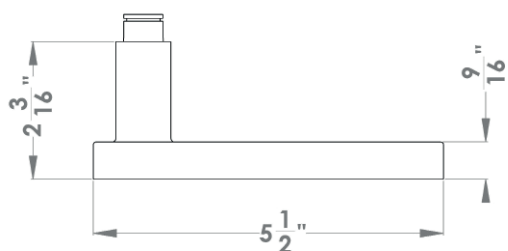

Milano

Finish: satin stainless steel (71)

To suit standard 2 1/8" door prep

Milano – UEPL52
 Ø 2 5/8 x 7 7/16"

round

UEPL52 PAS60 71	passage 2 3/8" backset
UEPL52 PAS70 71	passage 2 3/4" backset
UEPL52 PRI60 71	privacy 2 3/8" backset
UEPL52 PRI70 71	privacy 2 3/4" backset
UEPL52 DUM 71	full dummy
UEPL52 DUML 71	half dummy left
UEPL52 DUMR 71	half dummy right
UEDB 200 71	deadbolt to add to passage
UEDB 200 A 71	deadbolt keyed alike

Features UEPL52

- on Plan Design rose
- concealed bolt-through fixing
- sprung
- door range 1 3/8" (35 mm)-1 3/4" (45 mm) standard
- T- and Lip-Strike with dust box
- stainless steel faceplate
- backsets: 2 3/8" (60 mm) or 2 3/4" (70 mm)
- functions: Passage (PAS), Privacy (PRI), full dummy (DUM), dummy left (DUML), dummy right (DUMR)
- available with UL-Latch
- 28° latch with attached face plate
- rate of satin stainless steel 304
- hub 5/16" (8 mm)
- door prep 2 1/8"
- available finish: satin stainless steel, cosmos black

specification details

lever

round rose