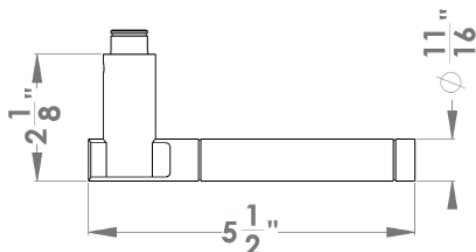

**Ontario**

Finish: satin stainless steel (71)

To suit standard 2 1/8" door prep

**Ontario – UEPL64**  
 Ø 2 5/8 x 7/16"

round

UEPL64 PAS60 71	passage 2 3/8" backset
UEPL64 PAS70 71	passage 2 3/4" backset
UEPL64 PRI60 71	privacy 2 3/8" backset
UEPL64 PRI70 71	privacy 2 3/4" backset
UEPL64 DUM 71	full dummy
UEPL64 DUML 71	half dummy left
UEPL64 DUMR 71	half dummy right
UEDB 200 71	deadbolt to add to passage
UEDB 200 A 71	deadbolt keyed alike

**Features UEPL64**

- on Plan Design rose
- concealed bolt-through fixing
- sprung
- door range 1 3/8" (35 mm)-1 3/4 (45 mm) standard
- T- and Lip-Strike with dust box
- stainless steel faceplate
- backsets: 2 3/8" (60 mm) or 2 3/4" (70 mm)
- functions: Passage (PAS), Privacy (PRI), full dummy (DUM), dummy left (DUML), dummy right (DUMR)
- available with UL-Latch
- 28° latch with attached face plate
- rate of satin stainless steel 304
- hub 5/16" (8 mm)
- door prep 2 1/8"
- available finishes: satin stainless steel, satin/polished stainless steel

**specification details**

lever

round rose