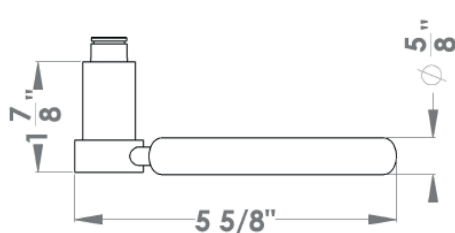

Toronto

Finish: satin stainless steel (71)

To suit standard 2 1/8" door prep

Toronto – UEPL71
 Ø 2 5/8 x 7/16"

round

UEPL71 PAS60 71	passage 2 3/8" backset
UEPL71 PAS70 71	passage 2 3/4" backset
UEPL71 PRI60 71	privacy 2 3/8" backset
UEPL71 PRI70 71	privacy 2 3/4" backset
UEPL71 DUM 71	full dummy
UEPL71 DUML 71	half dummy left
UEPL71 DUMR 71	half dummy right
UEDB 200 71	deadbolt to add to passage
UEDB 200 A 71	deadbolt keyed alike

Features UEPL71

- on Plan Design rose
- concealed bolt-through fixing
- sprung
- door range 1 3/8" (35 mm)-1 3/4" (45 mm) standard
- T- and Lip-Strike with dust box
- stainless steel faceplate
- backsets: 2 3/8" (60 mm) or 2 3/4" (70 mm)
- functions: Passage (PAS), Privacy (PRI), full dummy (DUM), dummy left (DUML), dummy right (DUMR)
- available with UL-Latch
- 28° latch with attached face plate
- rate of satin stainless steel 304
- hub 5/16" (8 mm)
- door prep 2 1/8"
- available finish: satin stainless steel

specification details

lever

round rose