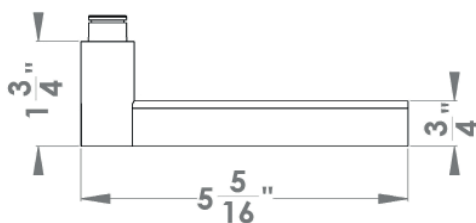

Kioto

Finish: satin stainless steel (71)

To suit standard 2 1/8" door prep

Kioto – UER72
 Ø 2 5/8 x 7/16"

round

UEPL72 PAS60 71	passage 2 3/8" backset
UEPL72 PAS70 71	passage 2 3/4" backset
UEPL72 PRI60 71	privacy 2 3/8" backset
UEPL72 PRI70 71	privacy 2 3/4" backset
UEPL72 DUM 71	full dummy
UEPL72 DUML 71	half dummy left
UEPL72 DUMR 71	half dummy right
UEDB 200 71	deadbolt to add to passage
UEDB 200 A 71	deadbolt keyed alike

Features UEPL72

- on Plan Design rose
- concealed bolt-through fixing
- sprung
- door range 1 3/8" (35 mm)-1 3/4 (45 mm) standard
- T- and Lip-Strike with dust box
- stainless steel faceplate
- backsets: 2 3/8" (60 mm) or 2 3/4" (70 mm)
- functions: Passage (PAS), Privacy (PRI), full dummy (DUM), dummy left (DUML), dummy right (DUMR)
- available with UL-Latch
- 28° latch with attached face plate
- rate of satin stainless steel 304
- hub 5/16" (8 mm)
- door prep 2 1/8"
- available finish: satin stainless steel

specification details

lever

round rose