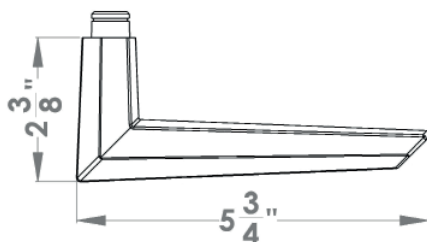

Futura

Finish: satin stainless steel (71)

To suit standard 2 1/8" door prep

Futura – UEPL84
 Ø 2 5/8 x 7/16"

round

UEPL84 PAS60 71	passage 2 3/8" backset
UEPL84 PAS70 71	passage 2 3/4" backset
UEPL84 PRI60 71	privacy 2 3/8" backset
UEPL84 PRI70 71	privacy 2 3/4" backset
UEPL84 DUM 71	full dummy
UEPL84 DUML 71	half dummy left
UEPL84 DUMR 71	half dummy right
UEDB 200 71	deadbolt to add to passage
UEDB 200 A 71	deadbolt keyed alike

Features UEPL84

- on Plan Design rose
- concealed bolt-through fixing
- sprung
- door range 1 3/8" (35 mm)-1 3/4 (45 mm) standard
- T- and Lip-Strike with dust box
- stainless steel faceplate
- backsets: 2 3/8" (60 mm) or 2 3/4" (70 mm)
- functions: Passage (PAS), Privacy (PRI), full dummy (DUM), dummy left (DUML), dummy right (DUMR)
- available with UL-Latch
- 28° latch with attached face plate
- rate of satin stainless steel 304
- hub 5/16" (8 mm)
- door prep 2 1/8"
- available finish: satin stainless steel, polished stainless steel, cosmos black

specification details

lever

round rose