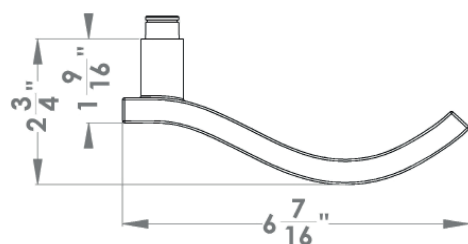

Miami

Finish: satin stainless steel (71)

To suit standard 2 1/8" door prep

Miami – UEPL85
 Ø 2 5/8 x 7/16"

round

UEPL85 PAS60 71	passage 2 3/8" backset
UEPL85 PAS70 71	passage 2 3/4" backset
UEPL85 PRI60 71	privacy 2 3/8" backset
UEPL85 PRI70 71	privacy 2 3/4" backset
UEPL85 DUM 71	full dummy
UEPL85 DUML 71	half dummy left
UEPL85 DUMR 71	half dummy right
UEDB 200 71	deadbolt to add to passage
UEDB 200 A 71	deadbolt keyed alike

Features UEPL85

- on Plan Design rose
- concealed bolt-through fixing
- sprung
- door range 1 3/8" (35 mm)-1 3/4 (45 mm) standard
- T- and Lip-Strike with dust box
- stainless steel faceplate
- backsets: 2 3/8" (60 mm) or 2 3/4" (70 mm)
- functions: Passage (PAS), Privacy (PRI), full dummy (DUM), dummy left (DUML), dummy right (DUMR)
- available with UL-Latch
- 28° latch with attached face plate
- rate of satin stainless steel 304
- hub 5/16" (8 mm)
- door prep 2 1/8"
- available finish: satin stainless steel

specification details

lever

round rose