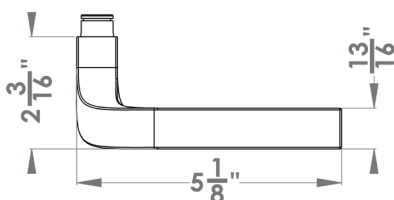

Las Vegas

Finish: satin stainless steel (71)

To suit standard 2 1/8" door prep

Features UEPL87

Las Vegas – UEPL87
 Ø 2 5/8 x 7/16"

round

UEPL87 PAS60 71	passage 2 3/8" backset
UEPL87 PAS70 71	passage 2 3/4" backset
UEPL87 PRI60 71	privacy 2 3/8" backset
UEPL87 PRI70 71	privacy 2 3/4" backset
UEPL87 DUM 71	full dummy
UEPL87 DUML 71	half dummy left
UEPL87 DUMR 71	half dummy right
UEDB 200 71	deadbolt to add to passage
UEDB 200 A 71	deadbolt keyed alike

- on Plan Design rose
- concealed bolt-through fixing
- sprung
- door range 1 3/8"(35 mm)-1 3/4 (45 mm) standard
- T- and Lip-Strike with dust box
- stainless steel faceplate
- backsets: 2 3/8" (60 mm) or 2 3/4" (70 mm)
- functions: Passage (PAS), Privacy (PRI), full dummy (DUM), dummy left (DUML), dummy right (DUMR)
- available with UL-Latch
- 28° latch with attached face plate
- rate of satin stainless steel 304
- hub 5/16" (8 mm)
- door prep 2 1/8"
- available finishes: satin stainless steel, polished stainless steel, cosmos black

specification details

lever

round rose