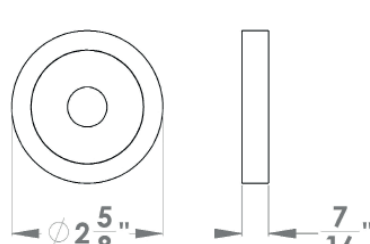

Atlantis

Finish: satin/polished stainless steel (73)

To suit standard 2 1/8" door prep

product code square

UER36Q PAS60 73	passage 2 3/8" backset
UER36Q PAS70 73	passage 2 3/4" backset
UER36Q PRI60 73	privacy 2 3/8" backset
UER36Q PRI70 73	privacy 2 3/4" backset
UER36Q DUM 73	full dummy
UER36Q DUML 73	half dummy left
UER36Q DUMR 73	half dummy right
UEDBQ 73	deadbolt to add to passage
UEDBQ A 73	deadbolt keyed alike

round

UER36 PAS60 73	passage 2 3/8" backset
UER36 PAS70 73	passage 2 3/4" backset
UER36 PRI60 73	privacy 2 3/8" backset
UER36 PRI70 73	privacy 2 3/4" backset
UER36 DUM 73	full dummy
UER36 DUML 73	half dummy left
UER36 DUMR 73	half dummy right
UEDB 73	deadbolt to add to passage
UEDB A 73	deadbolt keyed alike

Features UER36Q and UER36

- 3 piece rose
- concealed bolt-through fixing
- sprung
- door range 1 1/4" (31 mm) - 2" (50 mm) standard
- T- and Lip-Strike with dust box
- stainless steel faceplate
- backsets: 2 3/8" (60 mm) or 2 3/4" (70 mm)
- functions: Passage (PAS), Privacy (PRI), full dummy (DUM), dummy left (DUML), dummy right (DUMR)
- available with UL-Latch
- 28° latch with attached face plate
- rate of satin stainless steel 304
- hub 5/16" (8 mm)
- door prep 2 1/8"
- available finish: satin/polished stainless steel

specification details

lever

round rose

square rose