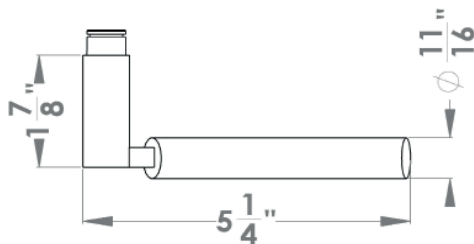

specification details

lever