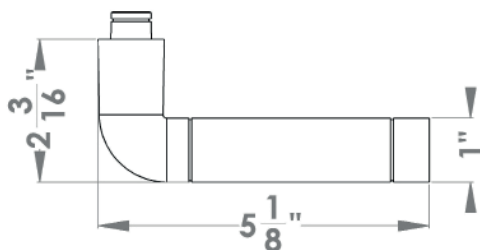

Babylon

Finish: satin/polished stainless steel (73)

To suit standard 2 1/8" door prep

Babylon – UER32Q
 2 5/8 x 2 5/8 x 7/16"

product code square

UER32Q PAS60 73	passage 2 3/8" backset
UER32Q PAS70 73	passage 2 3/4" backset
UER32Q PRI60 73	privacy 2 3/8" backset
UER32Q PRI70 73	privacy 2 3/4" backset
UER32Q DUM 73	full dummy
UER32Q DUML 73	half dummy left
UER32Q DUMR 73	half dummy right
UEDBQ 73	deadbolt to add to passage
UEDBQ A 73	deadbolt keyed alike

Babylon – UER32
 Ø 2 5/8 x 7/16"

round

UER32 PAS60 73	passage 2 3/8" backset
UER32 PAS70 73	passage 2 3/4" backset
UER32 PRI60 73	privacy 2 3/8" backset
UER32 PRI70 73	privacy 2 3/4" backset
UER32 DUM 73	full dummy
UER32 DUML 73	half dummy left
UER32 DUMR 73	half dummy right
UEDB 73	deadbolt to add to passage
UEDB A 73	deadbolt keyed alike

Features UER32Q and UER32

- 3 piece rose
- concealed bolt-through fixing
- sprung
- door range 1 1/4" (31 mm) - 2" (50 mm) standard
- T- and Lip-Strike with dust box
- stainless steel faceplate
- backsets: 2 3/8" (60 mm) or 2 3/4" (70 mm)
- functions: Passage (PAS), Privacy (PRI), full dummy (DUM), dummy left (DUML), dummy right (DUMR)
- available with UL-Latch
- 28° latch with attached face plate
- rate of satin stainless steel 304
- hub 5/16" (8 mm)
- door prep 2 1/8"
- available finish: satin/polished stainless steel

specification details

lever

round rose

square rose