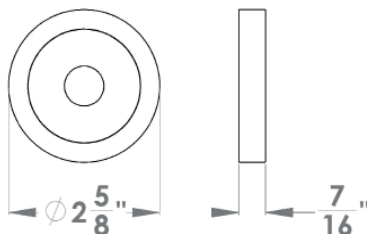

Babylon

Finish: satin/polished stainless steel (73)

To suit standard 2 1/8" door prep

Babylon – UER32Q
 2 5/8 x 2 5/8 x 7/16"

product code square

UER32Q PAS60 73	passage 2 3/8" backset
UER32Q PAS70 73	passage 2 3/4" backset
UER32Q PRI60 73	privacy 2 3/8" backset
UER32Q PRI70 73	privacy 2 3/4" backset
UER32Q DUM 73	full dummy
UER32Q DUML 73	half dummy left
UER32Q DUMR 73	half dummy right
UEDBQ 73	deadbolt to add to passage
UEDBQ A 73	deadbolt keyed alike

Babylon – UER32
 Ø 2 5/8 x 7/16"

round

UER32 PAS60 73	passage 2 3/8" backset
UER32 PAS70 73	passage 2 3/4" backset
UER32 PRI60 73	privacy 2 3/8" backset
UER32 PRI70 73	privacy 2 3/4" backset
UER32 DUM 73	full dummy
UER32 DUML 73	half dummy left
UER32 DUMR 73	half dummy right
UEDB 73	deadbolt to add to passage
UEDB A 73	deadbolt keyed alike

Features UER32Q and UER32

- 3 piece rose
- concealed bolt-through fixing
- sprung
- door range 1 1/4" (31 mm) - 2" (50 mm) standard
- T- and Lip-Strike with dust box
- stainless steel faceplate
- backsets: 2 3/8" (60 mm) or 2 3/4" (70 mm)
- functions: Passage (PAS), Privacy (PRI), full dummy (DUM), dummy left (DUML), dummy right (DUMR)
- available with UL-Latch
- 28° latch with attached face plate
- rate of satin stainless steel 304
- hub 5/16" (8 mm)
- door prep 2 1/8"
- available finish: satin/polished stainless steel

specification details

lever

round rose

square rose