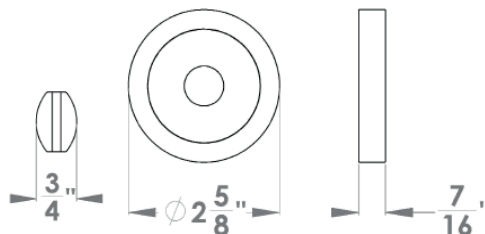

Chicago

Finish: chrome/satin chrome (56)

To suit standard 2 1/8" door prep

product code square

UR220Q PAS60 56	passage 2 3/8" backset
UR220Q PAS70 56	passage 2 3/4" backset
UR220Q PRI60 56	privacy 2 3/8" backset
UR220Q PRI70 56	privacy 2 3/4" backset
UR220Q DUM 56	full dummy
UR220Q DUML 56	half dummy left
UR220Q DUMR 56	half dummy right

round

UR220 PAS60 56	passage 2 3/8" backset
UR220 PAS70 56	passage 2 3/4" backset
UR220 PRI60 56	privacy 2 3/8" backset
UR220 PRI70 56	privacy 2 3/4" backset
UR220 DUM 56	full dummy
UR220 DUML 56	half dummy left
UR220 DUMR 56	half dummy right
UEDB 74	deadbolt to add to passage
UEDB A 74	deadbolt keyed alike

Features UR220Q and UR220

- 3 piece rose
- concealed bolt-through fixing
- sprung
- door range 1 1/4" (31 mm) - 2" (51 mm) standard
- T- and Lip-Strike with dust box
- stainless steel faceplate
- backsets: 2 3/8" (60 mm) or 2 3/4" (70 mm)
- functions: Passage (PAS), Privacy (PRI), full dummy (DUM), dummy left (DUML), dummy right (DUMR)
- 28° latch with attached face plate
- hub 5/16" (8 mm)
- door prep 2 1/8"
- available finish: chrome/satin chrome

specification details

lever

round rose

square rose