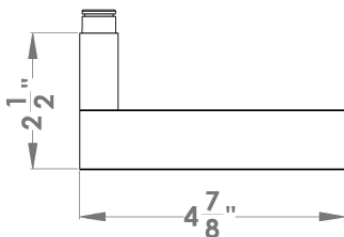

specification details

lever