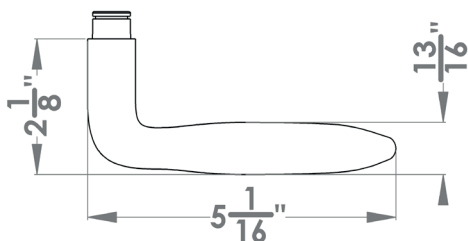

Corfu

Finish: satin stainless steel (71)

To suit standard 2 1/8" door prep

Corfu – UER24Q
2 5/8 x 2 5/8 x 7/16"

Corfu – UER24
Ø 2 5/8 x 7/16"

product code square

UER24Q PAS60 71	passage 2 3/8" backset
UER24Q PAS70 71	passage 2 3/4" backset
UER24Q PRI60 71	privacy 2 3/8" backset
UER24Q PRI70 71	privacy 2 3/4" backset
UER24Q DUM 71	full dummy
UER24Q DUML 71	half dummy left
UER24Q DUMR 71	half dummy right
UEDBQ 71	deadbolt to add to passage
UEDBQ A 71	deadbolt keyed alike

round

UER24 PAS60 71	passage 2 3/8" backset
UER24 PAS70 71	passage 2 3/4" backset
UER24 PRI60 71	privacy 2 3/8" backset
UER24 PRI70 71	privacy 2 3/4" backset
UER24 DUM 71	full dummy
UER24 DUML 71	half dummy left
UER24 DUMR 71	half dummy right
UEDB 71	deadbolt to add to passage
UEDB A 71	deadbolt keyed alike

Features UER24Q and UER24

- 3 piece rose
- concealed bolt-through fixing
- sprung
- door range 1 1/4" (31 mm) - 2" (51 mm) standard
- T- and Lip-Strike with dust box
- stainless steel faceplate
- backsets: 2 3/8" (60 mm) or 2 3/4" (70 mm)
- functions: Passage (PAS), Privacy (PRI), full dummy (DUM), dummy left (DUML), dummy right (DUMR)
- available with UL-Latch
- 28° latch with attached face plate
- rate of satin stainless steel 304
- hub 5/16" (8 mm)
- door prep 2 1/8"
- available finish: satin stainless steel

specification details

lever

round rose

square rose