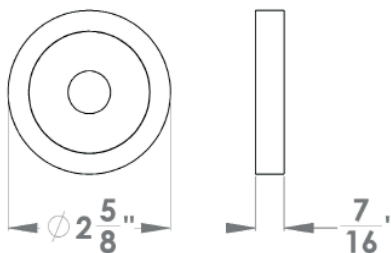

Corfu

Finish: satin stainless steel (71)

To suit standard 2 1/8" door prep

Corfu – UER24Q
2 5/8 x 2 5/8 x 7/16"

Corfu – UER24
Ø 2 5/8 x 7/16"

product code square

UER24Q PAS60 71	passage 2 3/8" backset
UER24Q PAS70 71	passage 2 3/4" backset
UER24Q PRI60 71	privacy 2 3/8" backset
UER24Q PRI70 71	privacy 2 3/4" backset
UER24Q DUM 71	full dummy
UER24Q DUML 71	half dummy left
UER24Q DUMR 71	half dummy right
UEDBQ 71	deadbolt to add to passage
UEDBQ A 71	deadbolt keyed alike

Features UER24Q and UER24

- 3 piece rose
- concealed bolt-through fixing
- sprung
- door range 1 1/4" (31 mm) - 2" (51 mm) standard
- T- and Lip-Strike with dust box
- stainless steel faceplate
- backsets: 2 3/8" (60 mm) or 2 3/4" (70 mm)
- functions: Passage (PAS), Privacy (PRI), full dummy (DUM), dummy left (DUML), dummy right (DUMR)
- available with UL-Latch
- 28° latch with attached face plate
- rate of satin stainless steel 304
- hub 5/16" (8 mm)
- door prep 2 1/8"
- available finish: satin stainless steel

specification details

lever

round rose

square rose