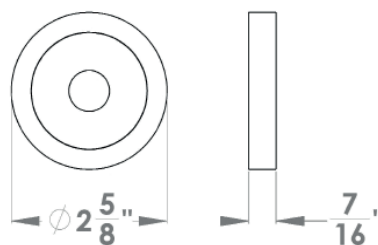

Corsica

Finish: satin stainless steel (71)

To suit standard 2 1/8" door prep

product code square

UER30Q PAS60 71	passage 2 3/8" backset
UER30Q PAS70 71	passage 2 3/4" backset
UER30Q PRI60 71	privacy 2 3/8" backset
UER30Q PRI70 71	privacy 2 3/4" backset
UER30Q DUM 71	full dummy
UER30Q DUML 71	half dummy left
UER30Q DUMR 71	half dummy right
UEDBQ 71	deadbolt to add to passage
UEDBQ A 71	deadbolt keyed alike

round

UER30 PAS60 71	passage 2 3/8" backset
UER30 PAS70 71	passage 2 3/4" backset
UER30 PRI60 71	privacy 2 3/8" backset
UER30 PRI70 71	privacy 2 3/4" backset
UER30 DUM 71	full dummy
UER30 DUML 71	half dummy left
UER30 DUMR 71	half dummy right
UEDB 71	deadbolt to add to passage
UEDB A 71	deadbolt keyed alike

Features UER30Q and UER30

- 3 piece rose
- concealed bolt-through fixing
- sprung
- door range 1 1/4" (31 mm) - 2" (51 mm) standard
- T- and Lip-Strike with dust box
- stainless steel faceplate
- backsets: 2 3/8" (60 mm) or 2 3/4" (70 mm)
- functions: Passage (PAS), Privacy (PRI), full dummy (DUM), dummy left (DUML), dummy right (DUMR)
- available with UL-Latch
- 28° latch with attached face plate
- rate of satin stainless steel 304
- hub 5/16" (8 mm)
- door prep 2 1/8"
- available finish: satin stainless steel

specification details

lever

round rose

square rose