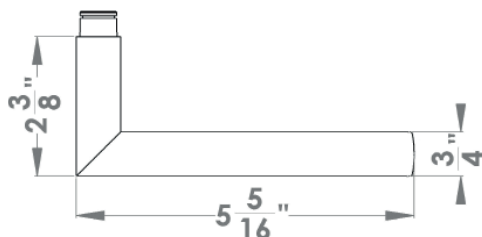

specification details

lever