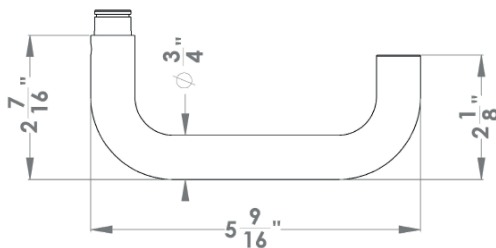

Crete

Finish: satin stainless steel (71)

To suit standard 2 1/8" door prep

Crete – UER27Q
 2 5/8 x 2 5/8 x 7/16"

Crete – UER27
 Ø 2 5/8 x 7/16"

Features UER27Q and UER27

- 3 piece rose
- concealed bolt-through fixing
- sprung
- door range 1 1/4" (31 mm) - 2" (50 mm) standard
- T- and Lip-Strike with dust box
- stainless steel faceplate
- backsets: 2 3/8" (60 mm) or 2 3/4" (70 mm)
- functions: Passage (PAS), Privacy (PRI), full dummy (DUM), dummy left (DUML), dummy right (DUMR)
- available with UL-Latch
- 28° latch with attached face plate
- rate of satin stainless steel 304
- hub 5/16" (8 mm)
- door prep 2 1/8"
- available finish: satin stainless steel

product code
 square

UER27Q PAS60 71	passage 2 3/8" backset
UER27Q PAS70 71	passage 2 3/4" backset
UER27Q PRI60 71	privacy 2 3/8" backset
UER27Q PRI70 71	privacy 2 3/4" backset
UER27Q DUM 71	full dummy
UER27Q DUML 71	half dummy left
UER27Q DUMR 71	half dummy right
UEDBQ 71	deadbolt to add to passage
UEDBQ A 71	deadbolt keyed alike

specification details

lever

round rose

square rose