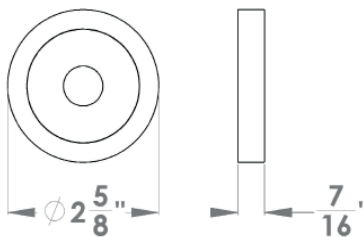

Crete

Finish: satin stainless steel (71)

To suit standard 2 1/8" door prep

Crete – UER27Q
 2 5/8 x 2 5/8 x 7/16"

Crete – UER27
 Ø 2 5/8 x 7/16"

Features UER27Q and UER27

- 3 piece rose
- concealed bolt-through fixing
- sprung
- door range 1 1/4" (31 mm) - 2" (50 mm) standard
- T- and Lip-Strike with dust box
- stainless steel faceplate
- backsets: 2 3/8" (60 mm) or 2 3/4" (70 mm)
- functions: Passage (PAS), Privacy (PRI), full dummy (DUM), dummy left (DUML), dummy right (DUMR)
- available with UL-Latch
- 28° latch with attached face plate
- rate of satin stainless steel 304
- hub 5/16" (8 mm)
- door prep 2 1/8"
- available finish: satin stainless steel

round

UER27 PAS60 71	passage 2 3/8" backset
UER27 PAS70 71	passage 2 3/4" backset
UER27 PRI60 71	privacy 2 3/8" backset
UER27 PRI70 71	privacy 2 3/4" backset
UER27 DUM 71	full dummy
UER27 DUML 71	half dummy left
UER27 DUMR 71	half dummy right
UEDB 71	deadbolt to add to passage
UEDB A 71	deadbolt keyed alike

specification details

lever

round rose

square rose