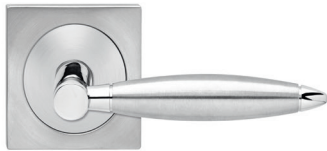

Cuba

Finish: satin/polished stainless steel (73)

To suit standard 2 1/8" door prep

Cuba – UER33Q
 2 5/8 x 2 5/8 x 7/16"

Cuba – UER33Q
 Ø 2 5/8 x 7/16"

Features UER33Q and UER33

- 3 piece rose
- concealed bolt-through fixing
- sprung
- door range 1 1/4" (31 mm) - 2" (51 mm) standard
- T- and Lip-Strike with dust box
- stainless steel faceplate
- backsets: 2 3/8" (60 mm) or 2 3/4" (70 mm)
- functions: Passage (PAS), Privacy (PRI), full dummy (DUM), dummy left (DUML), dummy right (DUMR)
- available with UL-Latch
- 28° latch with attached face plate
- rate of satin stainless steel 304
- hub 5/16" (8 mm)
- door prep 2 1/8"
- available finish: satin/polished stainless steel

product code
 square

UER33Q PAS60 73	passage 2 3/8" backset
UER33Q PAS70 73	passage 2 3/4" backset
UER33Q PRI60 73	privacy 2 3/8" backset
UER33Q PRI70 73	privacy 2 3/4" backset
UER33Q DUM 73	full dummy
UER33Q DUML 73	half dummy left
UER33Q DUMR 73	half dummy right
UEDBQ 73	deadbolt to add to passage
UEDBQ A 73	deadbolt keyed alike

specification details

lever

round rose

square rose