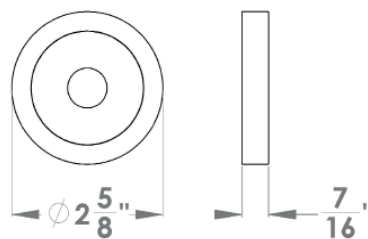

Cuba

Finish: satin/polished stainless steel (73)

To suit standard 2 1/8" door prep

Cuba – UER33Q
 2 5/8 x 2 5/8 x 7/16"

Cuba – UER33Q
 Ø 2 5/8 x 7/16"

Features UER33Q and UER33

- 3 piece rose
- concealed bolt-through fixing
- sprung
- door range 1 1/4" (31 mm) - 2" (51 mm) standard
- T- and Lip-Strike with dust box
- stainless steel faceplate
- backsets: 2 3/8" (60 mm) or 2 3/4" (70 mm)
- functions: Passage (PAS), Privacy (PRI), full dummy (DUM), dummy left (DUML), dummy right (DUMR)
- available with UL-Latch
- 28° latch with attached face plate
- rate of satin stainless steel 304
- hub 5/16" (8 mm)
- door prep 2 1/8"
- available finish: satin/polished stainless steel

round

UER33 PAS60 73	passage 2 3/8" backset
UER33 PAS70 73	passage 2 3/4" backset
UER33 PRI60 73	privacy 2 3/8" backset
UER33 PRI70 73	privacy 2 3/4" backset
UER33 DUM 73	full dummy
UER33 DUML 73	half dummy left
UER33 DUMR 73	half dummy right
UEDB 73	deadbolt to add to passage
UEDB A 73	deadbolt keyed alike

specification details

lever

round rose

square rose