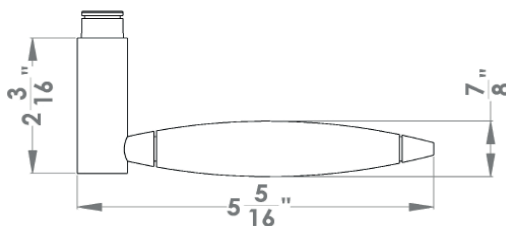

Cuba

Finish: satin/polished stainless steel (73)

To suit standard 2 1/8" door prep

Cuba – UER33Q
 2 5/8 x 2 5/8 x 7/16"

Cuba – UER33Q
 Ø 2 5/8 x 7/16"

Features UER33Q and UER33

- 3 piece rose
- concealed bolt-through fixing
- sprung
- door range 1 1/4" (31 mm) - 2" (51 mm) standard
- T- and Lip-Strike with dust box
- stainless steel faceplate
- backsets: 2 3/8" (60 mm) or 2 3/4" (70 mm)
- functions: Passage (PAS), Privacy (PRI), full dummy (DUM), dummy left (DUML), dummy right (DUMR)
- available with UL-Latch
- 28° latch with attached face plate
- rate of satin stainless steel 304
- hub 5/16" (8 mm)
- door prep 2 1/8"
- available finish: satin/polished stainless steel

product code
 square

UER33Q PAS60 73	passage 2 3/8" backset
UER33Q PAS70 73	passage 2 3/4" backset
UER33Q PRI60 73	privacy 2 3/8" backset
UER33Q PRI70 73	privacy 2 3/4" backset
UER33Q DUM 73	full dummy
UER33Q DUML 73	half dummy left
UER33Q DUMR 73	half dummy right
UEDBQ 73	deadbolt to add to passage
UEDBQ A 73	deadbolt keyed alike

specification details

lever

round rose

square rose