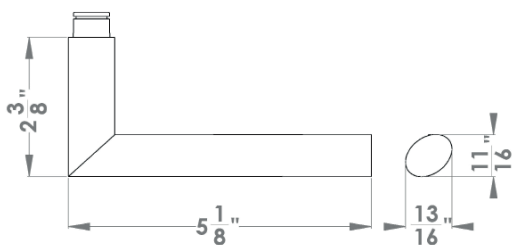

specification details

lever