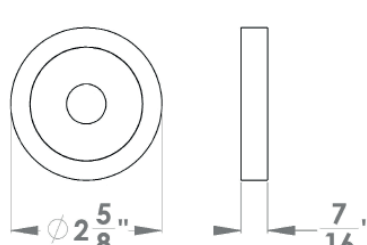

Cyprus

Finish: satin stainless steel (71)

To suit standard 2 1/8" door prep

Features UER29Q and UER29

- 3 piece rose
- concealed bolt-through fixing
- sprung
- door range 1 1/4" (31 mm) - 2" (50 mm) standard
- T- and Lip-Strike with dust box
- stainless steel faceplate
- backsets: 2 3/8" (60 mm) or 2 3/4" (70 mm)
- functions: Passage (PAS), Privacy (PRI), full dummy (DUM), dummy left (DUML), dummy right (DUMR)
- available with UL-Latch
- 28° latch with attached face plate
- rate of satin stainless steel 304
- hub 5/16" (8 mm)
- door prep 2 1/8"
- available finish: satin stainless steel

product code square

UER29Q PAS60 71	passage 2 3/8" backset
UER29Q PAS70 71	passage 2 3/4" backset
UER29Q PRI60 71	privacy 2 3/8" backset
UER29Q PRI70 71	privacy 2 3/4" backset
UER29Q DUM 71	full dummy
UER29Q DUML 71	half dummy left
UER29Q DUMR 71	half dummy right
UEDBQ 71	deadbolt to add to passage
UEDBQ A 71	deadbolt keyed alike

product code round

UER29 PAS60 71	passage 2 3/8" backset
UER29 PAS70 71	passage 2 3/4" backset
UER29 PRI60 71	privacy 2 3/8" backset
UER29 PRI70 71	privacy 2 3/4" backset
UER29 DUM 71	full dummy
UER29 DUML 71	half dummy left
UER29 DUMR 71	half dummy right
UEDB 71	deadbolt to add to passage
UEDB A 71	deadbolt keyed alike

specification details

lever

round rose

square rose