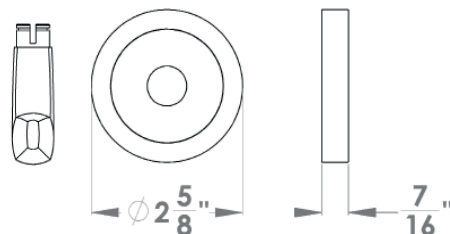

Denver

Finish: chrome/satin chrome (56)

To suit standard 2 1/8" door prep

Denver – UR230Q
2 5/8 x 2 5/8 x 7/16"

product code square

| | |
|-----------------|------------------------|
| UR230Q PAS60 56 | passage 2 3/8" backset |
| UR230Q PAS70 56 | passage 2 3/4" backset |
| UR230Q PRI60 56 | privacy 2 3/8" backset |
| UR230Q PRI70 56 | privacy 2 3/4" backset |
| UR230Q DUM 56 | full dummy |
| UR230Q DUML 56 | half dummy left |
| UR230Q DUMR 56 | half dummy right |

Denver – UR230
Ø 2 5/8 x 7/16"

round

| | |
|----------------|----------------------------|
| UR230 PAS60 56 | passage 2 3/8" backset |
| UR230 PAS70 56 | passage 2 3/4" backset |
| UR230 PRI60 56 | privacy 2 3/8" backset |
| UR230 PRI70 56 | privacy 2 3/4" backset |
| UR230 DUM 56 | full dummy |
| UR230 DUML 56 | half dummy left |
| UR230 DUMR 56 | half dummy right |
| UEDB 74 | deadbolt to add to passage |
| UEDB A 74 | deadbolt keyed alike |

Features UR230Q and UR230

- 3 piece rose
- concealed bolt-through fixing
- sprung
- door range 1 1/4" (31 mm) - 2" (51 mm) standard
- T- and Lip-Strike with dust box
- stainless steel faceplate
- backsets: 2 3/8" (60 mm) or 2 3/4" (70 mm)
- functions: Passage (PAS), Privacy (PRI), full dummy (DUM), dummy left (DUML), dummy right (DUMR)
- 28° latch with attached face plate
- hub 5/16" (8 mm)
- door prep 2 1/8"
- available finish: chrome/satin chrome

specification details

lever

round rose

square rose