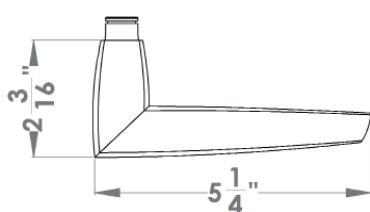

Denver

Finish: chrome/satin chrome (56)

To suit standard 2 1/8" door prep

Denver – UR230Q
2 5/8 x 2 5/8 x 7/16"

product code square

| | |
|-----------------|------------------------|
| UR230Q PAS60 56 | passage 2 3/8" backset |
| UR230Q PAS70 56 | passage 2 3/4" backset |
| UR230Q PRI60 56 | privacy 2 3/8" backset |
| UR230Q PRI70 56 | privacy 2 3/4" backset |
| UR230Q DUM 56 | full dummy |
| UR230Q DUML 56 | half dummy left |
| UR230Q DUMR 56 | half dummy right |

Denver – UR230
Ø 2 5/8 x 7/16"

round

| | |
|----------------|----------------------------|
| UR230 PAS60 56 | passage 2 3/8" backset |
| UR230 PAS70 56 | passage 2 3/4" backset |
| UR230 PRI60 56 | privacy 2 3/8" backset |
| UR230 PRI70 56 | privacy 2 3/4" backset |
| UR230 DUM 56 | full dummy |
| UR230 DUML 56 | half dummy left |
| UR230 DUMR 56 | half dummy right |
| UEDB 74 | deadbolt to add to passage |
| UEDB A 74 | deadbolt keyed alike |

Features UR230Q and UR230

- 3 piece rose
- concealed bolt-through fixing
- sprung
- door range 1 1/4" (31 mm) - 2" (51 mm) standard
- T- and Lip-Strike with dust box
- stainless steel faceplate
- backsets: 2 3/8" (60 mm) or 2 3/4" (70 mm)
- functions: Passage (PAS), Privacy (PRI), full dummy (DUM), dummy left (DUML), dummy right (DUMR)
- 28° latch with attached face plate
- hub 5/16" (8 mm)
- door prep 2 1/8"
- available finish: chrome/satin chrome

specification details

lever

round rose

square rose