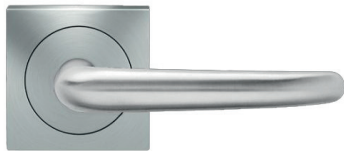

Elba

Finish: satin stainless steel (71)

To suit standard 2 1/8" door prep

Elba – UER22Q
 2 5/8 x 2 5/8 x 7/16"

Elba – UER22
 Ø 2 5/8 x 7/16"

Features UER22Q and UER22

- 3 piece rose
- concealed bolt-through fixing
- sprung
- door range 1 1/4" (31 mm) - 2" (50 mm) standard
- T- and Lip-Strike with dust box
- stainless steel faceplate
- backsets: 2 3/8" (60 mm) or 2 3/4" (70 mm)
- functions: Passage (PAS), Privacy (PRI), full dummy (DUM), dummy left (DUML), dummy right (DUMR)
- available with UL-Latch
- 28° latch with attached face plate
- rate of satin stainless steel 304
- hub 5/16" (8 mm)
- door prep 2 1/8"
- available finish: satin stainless steel

product code
 square

UER22Q PAS60 71	passage 2 3/8" backset
UER22Q PAS70 71	passage 2 3/4" backset
UER22Q PRI60 71	privacy 2 3/8" backset
UER22Q PRI70 71	privacy 2 3/4" backset
UER22Q DUM 71	full dummy
UER22Q DUML 71	half dummy left
UER22Q DUMR 71	half dummy right
UEDBQ 71	deadbolt to add to passage
UEDBQ A 71	deadbolt keyed alike

round

UER22 PAS60 71	passage 2 3/8" backset
UER22 PAS70 71	passage 2 3/4" backset
UER22 PRI60 71	privacy 2 3/8" backset
UER22 PRI70 71	privacy 2 3/4" backset
UER22 DUM 71	full dummy
UER22 DUML 71	half dummy left
UER22 DUMR 71	half dummy right
UEDB 71	deadbolt to add to passage
UEDB A 71	deadbolt keyed alike

specification details

lever

round rose

square rose