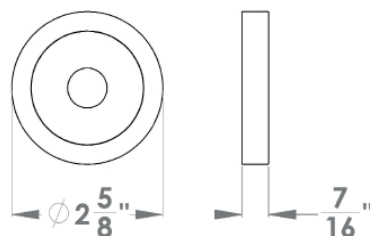

Elba

Finish: satin stainless steel (71)

To suit standard 2 1/8" door prep

Elba – UER22Q
 2 5/8 x 2 5/8 x 7/16"

Elba – UER22
 Ø 2 5/8 x 7/16"

Features UER22Q and UER22

- 3 piece rose
- concealed bolt-through fixing
- sprung
- door range 1 1/4" (31 mm) - 2" (50 mm) standard
- T- and Lip-Strike with dust box
- stainless steel faceplate
- backsets: 2 3/8" (60 mm) or 2 3/4" (70 mm)
- functions: Passage (PAS), Privacy (PRI), full dummy (DUM), dummy left (DUML), dummy right (DUMR)
- available with UL-Latch
- 28° latch with attached face plate
- rate of satin stainless steel 304
- hub 5/16" (8 mm)
- door prep 2 1/8"
- available finish: satin stainless steel

round

UER22 PAS60 71	passage 2 3/8" backset
UER22 PAS70 71	passage 2 3/4" backset
UER22 PRI60 71	privacy 2 3/8" backset
UER22 PRI70 71	privacy 2 3/4" backset
UER22 DUM 71	full dummy
UER22 DUML 71	half dummy left
UER22 DUMR 71	half dummy right
UEDB 71	deadbolt to add to passage
UEDB A 71	deadbolt keyed alike

specification details

lever

round rose

square rose