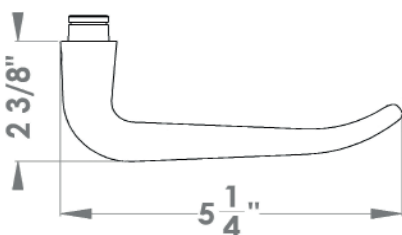

Elba

Finish: satin stainless steel (71)

To suit standard 2 1/8" door prep

Elba – UER22Q
 2 5/8 x 2 5/8 x 7/16"

Elba – UER22
 Ø 2 5/8 x 7/16"

Features UER22Q and UER22

- 3 piece rose
- concealed bolt-through fixing
- sprung
- door range 1 1/4" (31 mm) - 2" (50 mm) standard
- T- and Lip-Strike with dust box
- stainless steel faceplate
- backsets: 2 3/8" (60 mm) or 2 3/4" (70 mm)
- functions: Passage (PAS), Privacy (PRI), full dummy (DUM), dummy left (DUML), dummy right (DUMR)
- available with UL-Latch
- 28° latch with attached face plate
- rate of satin stainless steel 304
- hub 5/16" (8 mm)
- door prep 2 1/8"
- available finish: satin stainless steel

product code
 square

UER22Q PAS60 71	passage 2 3/8" backset
UER22Q PAS70 71	passage 2 3/4" backset
UER22Q PRI60 71	privacy 2 3/8" backset
UER22Q PRI70 71	privacy 2 3/4" backset
UER22Q DUM 71	full dummy
UER22Q DUML 71	half dummy left
UER22Q DUMR 71	half dummy right
UEDBQ 71	deadbolt to add to passage
UEDBQ A 71	deadbolt keyed alike

specification details

lever

round rose

square rose