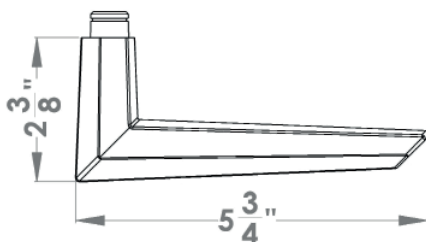

Futura

Finish: satin stainless steel (71)

To suit standard 2 1/8" door prep

Futura – UER84Q
 2 5/8 x 2 5/8 x 7/16"

Futura – UER84
 Ø 2 5/8 x 7/16"

Features UER84Q and UER84

- 3 piece rose
- concealed bolt-through fixing
- sprung
- door range 1 1/4" (31 mm) - 2" (51 mm) standard
- T- and Lip-Strike with dust box
- stainless steel faceplate
- backsets: 2 3/8" (60 mm) or 2 3/4" (70 mm)
- functions: Passage (PAS), Privacy (PRI), full dummy (DUM), dummy left (DUML), dummy right (DUMR)
- available with UL-Latch
- 28° latch with attached face plate
- rate of satin stainless steel 304
- hub 5/16" (8 mm)
- door prep 2 1/8"
- available finish: satin stainless steel, polished stainless steel

product code square

UER84Q PAS60 71	passage 2 3/8" backset
UER84Q PAS70 71	passage 2 3/4" backset
UER84Q PRI60 71	privacy 2 3/8" backset
UER84Q PRI70 71	privacy 2 3/4" backset
UER84Q DUM 71	full dummy
UER84Q DUML 71	half dummy left
UER84Q DUMR 71	half dummy right
UEDBQ 71	deadbolt to add to passage
UEDBQ A 71	deadbolt keyed alike

specification details

lever

round rose

square rose