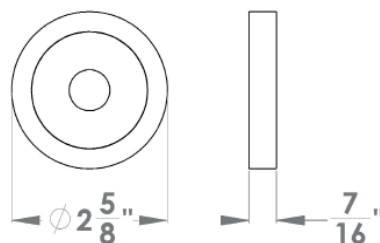

Futura

Finish: satin stainless steel (71)

To suit standard 2 1/8" door prep

Futura – UER84Q
 2 5/8 x 2 5/8 x 7/16"

Futura – UER84
 Ø 2 5/8 x 7/16"

Features UER84Q and UER84

- 3 piece rose
- concealed bolt-through fixing
- sprung
- door range 1 1/4" (31 mm) - 2" (51 mm) standard
- T- and Lip-Strike with dust box
- stainless steel faceplate
- backsets: 2 3/8" (60 mm) or 2 3/4" (70 mm)
- functions: Passage (PAS), Privacy (PRI), full dummy (DUM), dummy left (DUML), dummy right (DUMR)
- available with UL-Latch
- 28° latch with attached face plate
- rate of satin stainless steel 304
- hub 5/16" (8 mm)
- door prep 2 1/8"
- available finish: satin stainless steel, polished stainless steel

product code round

UER84 PAS60 71	passage 2 3/8" backset
UER84 PAS70 71	passage 2 3/4" backset
UER84 PRI60 71	privacy 2 3/8" backset
UER84 PRI70 71	privacy 2 3/4" backset
UER84 DUM 71	full dummy
UER84 DUML 71	half dummy left
UER84 DUMR 71	half dummy right
UEDB 71	deadbolt to add to passage
UEDB A 71	deadbolt keyed alike

specification details

lever

round rose

square rose