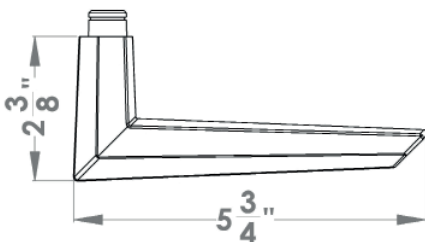

**Futura**

Finish: polished stainless steel (72)

**To suit standard 2 1/8" door prep**

**Futura – UER84Q**  
 2 5/8 x 2 5/8 x 7/16"

**Futura – UER84**  
 Ø 2 5/8 x 7/16"

**Features UER84Q and UER84**

- 3 piece rose
- concealed bolt-through fixing
- sprung
- door range 1 1/4" (31 mm) - 2" (51 mm) standard
- T- and Lip-Strike with dust box
- stainless steel faceplate
- backsets: 2 3/8" (60 mm) or 2 3/4" (70 mm)
- functions: Passage (PAS), Privacy (PRI), full dummy (DUM), dummy left (DUML), dummy right (DUMR)
- available with UL-Latch
- 28° latch with attached face plate
- rate of satin stainless steel 304
- hub 5/16" (8 mm)
- door prep 2 1/8"
- available finishes: polished stainless steel, satin stainless steel

product code  
 square

UER84Q PAS60 72	passage 2 3/8" backset
UER84Q PAS70 72	passage 2 3/4" backset
UER84Q PRI60 72	privacy 2 3/8" backset
UER84Q PRI70 72	privacy 2 3/4" backset
UER84Q DUM 72	full dummy
UER84Q DUML 72	half dummy left
UER84Q DUMR 72	half dummy right
UEDBQ 72	deadbolt to add to passage
UEDBQ A 72	deadbolt keyed alike

**specification details**

lever

round rose

square rose