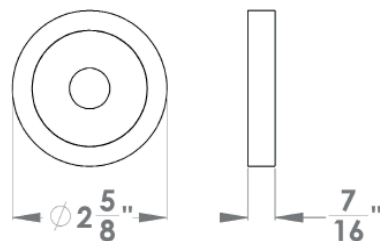

**Futura**

Finish: polished stainless steel (72)

**To suit standard 2 1/8" door prep**

**Futura – UER84Q**  
 2 5/8 x 2 5/8 x 7/16"

**Futura – UER84**  
 Ø 2 5/8 x 7/16"

**Features UER84Q and UER84**

- 3 piece rose
- concealed bolt-through fixing
- sprung
- door range 1 1/4" (31 mm) - 2" (51 mm) standard
- T- and Lip-Strike with dust box
- stainless steel faceplate
- backsets: 2 3/8" (60 mm) or 2 3/4" (70 mm)
- functions: Passage (PAS), Privacy (PRI), full dummy (DUM), dummy left (DUML), dummy right (DUMR)
- available with UL-Latch
- 28° latch with attached face plate
- rate of satin stainless steel 304
- hub 5/16" (8 mm)
- door prep 2 1/8"
- available finishes: polished stainless steel, satin stainless steel

round

UER84 PAS60 72	passage 2 3/8" backset
UER84 PAS70 72	passage 2 3/4" backset
UER84 PRI60 72	privacy 2 3/8" backset
UER84 PRI70 72	privacy 2 3/4" backset
UER84 DUM 72	full dummy
UER84 DUML 72	half dummy left
UER84 DUMR 72	half dummy right
UEDB 72	deadbolt to add to passage
UEDB A 72	deadbolt keyed alike

**specification details**

lever

round rose

square rose