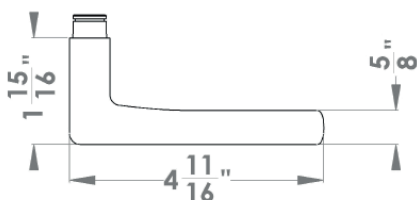

Gent

Finish: chrome/satin nickel (65)

To suit standard 2 1/8" door prep

Gent – UR473
 Ø 2 5/8 x 7/16"

product code
 round

UR473 PAS60 65	passage 2 3/8" backset
UR473 PAS70 65	passage 2 3/4" backset
UR473 PRI60 65	privacy 2 3/8" backset
UR473 PRI70 65	privacy 2 3/4" backset
UR473 DUM 65	full dummy
UR473 DUML 65	half dummy left
UR473 DUMR 65	half dummy right
UEDB 73	deadbolt to add to passage
UEDB A 73	deadbolt keyed alike

Features UR473

- 3 piece rose
- concealed bolt-through fixing
- sprung
- door range 1 1/4" (31 mm) - 2" (51 mm) standard
- T- and Lip-Strike with dust box
- stainless steel faceplate
- backsets: 2 3/8" (60 mm) or 2 3/4" (70 mm)
- functions: Passage (PAS), Privacy (PRI), full dummy (DUM), dummy left (DUML), dummy right (DUMR)
- 28° latch with attached face plate
- hub 5/16" (8 mm)
- door prep 2 1/8"
- available finish: chrome/satin nickel

specification details

lever

round rose