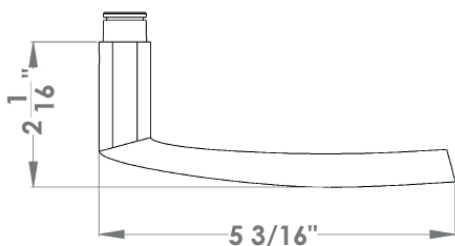

Iceland

Finish: satin stainless steel (71)

To suit standard 2 1/8" door prep

Iceland – UER14Q
 2 5/8 x 2 5/8 x 7/16"

product code square

| | |
|-----------------|----------------------------|
| UER14Q PAS60 71 | passage 2 3/8" backset |
| UER14Q PAS70 71 | passage 2 3/4" backset |
| UER14Q PRI60 71 | privacy 2 3/8" backset |
| UER14Q PRI70 71 | privacy 2 3/4" backset |
| UER14Q DUM 71 | full dummy |
| UER14Q DUML 71 | half dummy left |
| UER14Q DUMR 71 | half dummy right |
| UEDBQ 71 | deadbolt to add to passage |
| UEDBQ A 71 | deadbolt keyed alike |

Iceland – UER14
 Ø 2 5/8 x 7/16"

round

| | |
|----------------|----------------------------|
| UER14 PAS60 71 | passage 2 3/8" backset |
| UER14 PAS70 71 | passage 2 3/4" backset |
| UER14 PRI60 71 | privacy 2 3/8" backset |
| UER14 PRI70 71 | privacy 2 3/4" backset |
| UER14 DUM 71 | full dummy |
| UER14 DUML 71 | half dummy left |
| UER14 DUMR 71 | half dummy right |
| UEDB 71 | deadbolt to add to passage |
| UEDB A 71 | deadbolt keyed alike |

Features UER14Q and UER14

- 3 piece rose
- concealed bolt-through fixing
- sprung
- door range 1 1/4" (31 mm) - 2" (51 mm) standard
- T- and Lip-Strike with dust box
- stainless steel faceplate
- backsets: 2 3/8" (60 mm) or 2 3/4" (70 mm)
- functions: Passage (PAS), Privacy (PRI), full dummy (DUM), dummy left (DUML), dummy right (DUMR)
- available with UL-Latch
- 28° latch with attached face plate
- rate of satin stainless steel 304
- hub 5/16" (8 mm)
- door prep 2 1/8"
- available finish: satin stainless steel

specification details

lever

round rose

square rose