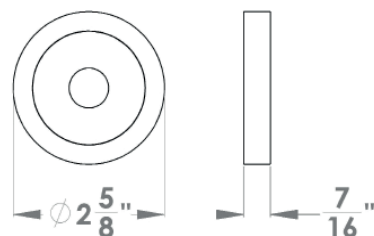

Iceland

Finish: satin stainless steel (71)

To suit standard 2 1/8" door prep

Iceland – UER14Q
 2 5/8 x 2 5/8 x 7/16"

product code square

| | |
|-----------------|----------------------------|
| UER14Q PAS60 71 | passage 2 3/8" backset |
| UER14Q PAS70 71 | passage 2 3/4" backset |
| UER14Q PRI60 71 | privacy 2 3/8" backset |
| UER14Q PRI70 71 | privacy 2 3/4" backset |
| UER14Q DUM 71 | full dummy |
| UER14Q DUML 71 | half dummy left |
| UER14Q DUMR 71 | half dummy right |
| UEDBQ 71 | deadbolt to add to passage |
| UEDBQ A 71 | deadbolt keyed alike |

Iceland – UER14
 Ø 2 5/8 x 7/16"

round

| | |
|----------------|----------------------------|
| UER14 PAS60 71 | passage 2 3/8" backset |
| UER14 PAS70 71 | passage 2 3/4" backset |
| UER14 PRI60 71 | privacy 2 3/8" backset |
| UER14 PRI70 71 | privacy 2 3/4" backset |
| UER14 DUM 71 | full dummy |
| UER14 DUML 71 | half dummy left |
| UER14 DUMR 71 | half dummy right |
| UEDB 71 | deadbolt to add to passage |
| UEDB A 71 | deadbolt keyed alike |

Features UER14Q and UER14

- 3 piece rose
- concealed bolt-through fixing
- sprung
- door range 1 1/4" (31 mm) - 2" (51 mm) standard
- T- and Lip-Strike with dust box
- stainless steel faceplate
- backsets: 2 3/8" (60 mm) or 2 3/4" (70 mm)
- functions: Passage (PAS), Privacy (PRI), full dummy (DUM), dummy left (DUML), dummy right (DUMR)
- available with UL-Latch
- 28° latch with attached face plate
- rate of satin stainless steel 304
- hub 5/16" (8 mm)
- door prep 2 1/8"
- available finish: satin stainless steel

specification details

lever

round rose

square rose