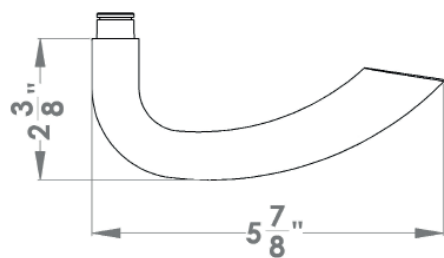

**Jersey – UER19**  
 Ø 2 5/8 x 7/16"

round

UER19 PAS60 71	passage 2 3/8" backset
UER19 PAS70 71	passage 2 3/4" backset
UER19 PRI60 71	privacy 2 3/8" backset
UER19 PRI70 71	privacy 2 3/4" backset
UER19 DUM 71	full dummy
UER19 DUML 71	half dummy left
UER19 DUMR 71	half dummy right
UEDB 71	deadbolt to add to passage
UEDB A 71	deadbolt keyed alike

### Features UER19Q and UER19

- 3 piece rose
- concealed bolt-through fixing
- sprung
- door range 1 1/4" (31 mm) - 2" (51 mm) standard
- T- and Lip-Strike with dust box
- stainless steel faceplate
- backsets: 2 3/8" (60 mm) or 2 3/4" (70 mm)
- functions: Passage (PAS), Privacy (PRI), full dummy (DUM), dummy left (DUML), dummy right (DUMR)
- available with UL-Latch
- 28° latch with attached face plate
- rate of satin stainless steel 304
- hub 5/16" (8 mm)
- door prep 2 1/8"
- available finish: satin stainless steel

### specification details

lever

round rose

square rose