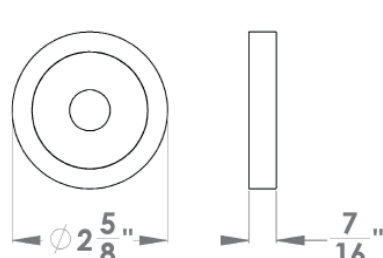

**Jersey – UER19**  
 Ø 2 5/8 x 7/16"

round

UER19 PAS60 71	passage 2 3/8" backset
UER19 PAS70 71	passage 2 3/4" backset
UER19 PRI60 71	privacy 2 3/8" backset
UER19 PRI70 71	privacy 2 3/4" backset
UER19 DUM 71	full dummy
UER19 DUML 71	half dummy left
UER19 DUMR 71	half dummy right
UEDB 71	deadbolt to add to passage
UEDB A 71	deadbolt keyed alike

### Features UER19Q and UER19

- 3 piece rose
- concealed bolt-through fixing
- sprung
- door range 1 1/4" (31 mm) - 2" (51 mm) standard
- T- and Lip-Strike with dust box
- stainless steel faceplate
- backsets: 2 3/8" (60 mm) or 2 3/4" (70 mm)
- functions: Passage (PAS), Privacy (PRI), full dummy (DUM), dummy left (DUML), dummy right (DUMR)
- available with UL-Latch
- 28° latch with attached face plate
- rate of satin stainless steel 304
- hub 5/16" (8 mm)
- door prep 2 1/8"
- available finish: satin stainless steel

### specification details

lever

round rose

square rose