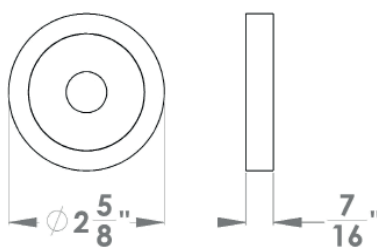

Kioto

Finish: satin stainless steel (71)

To suit standard 2 1/8" door prep

Kioto - UER 270Q
 2 5/8" x 2 5/8 x 7/16"

Kioto - UER72
 Ø 2 5/8 x 7/16"

Features UER72Q and UER72

- 3 piece rose
- concealed bolt-through fixing
- sprung
- door range 1 1/4" (31 mm) - 2" (51 mm) standard
- T- and Lip-Strike with dust box
- stainless steel faceplate
- backsets: 2 3/8" (60 mm) or 2 3/4" (70 mm)
- functions: Passage (PAS), Privacy (PRI), full dummy (DUM), dummy left (DUML), dummy right (DUMR)
- available with UL-Latch
- 28° latch with attached face plate
- rate of satin stainless steel 304
- hub 5/16" (8 mm)
- door prep 2 1/8"
- available finish: satin stainless steel

round

UER72 PAS60 71	passage 2 3/8" backset
UER72 PAS70 71	passage 2 3/4" backset
UER72 PRI60 71	privacy 2 3/8" backset
UER72 PRI70 71	privacy 2 3/4" backset
UER72 DUM 71	full dummy
UER72 DUML 71	half dummy left
UER72 DUMR 71	half dummy right
UEDB 71	deadbolt to add to passage
UEDB A 71	deadbolt keyed alike

specification details

lever

round rose

square rose