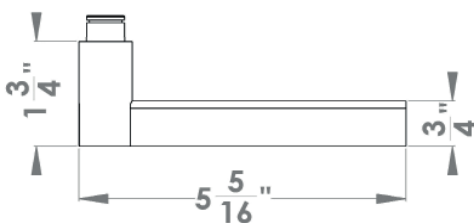

Kioto

Finish: satin stainless steel (71)

To suit standard 2 1/8" door prep

Kioto - UER 270Q
 2 5/8" x 2 5/8 x 7/16"

Kioto - UER72
 Ø 2 5/8 x 7/16"

Features UER72Q and UER72

- 3 piece rose
- concealed bolt-through fixing
- sprung
- door range 1 1/4" (31 mm) - 2" (51 mm) standard
- T- and Lip-Strike with dust box
- stainless steel faceplate
- backsets: 2 3/8" (60 mm) or 2 3/4" (70 mm)
- functions: Passage (PAS), Privacy (PRI), full dummy (DUM), dummy left (DUML), dummy right (DUMR)
- available with UL-Latch
- 28° latch with attached face plate
- rate of satin stainless steel 304
- hub 5/16" (8 mm)
- door prep 2 1/8"
- available finish: satin stainless steel

product code
 square

UER72Q PAS60 71	passage 2 3/8" backset
UER72Q PAS70 71	passage 2 3/4" backset
UER72Q PRI60 71	privacy 2 3/8" backset
UER72Q PRI70 71	privacy 2 3/4" backset
UER72Q DUM 71	full dummy
UER72Q DUML 71	half dummy left
UER72Q DUMR 71	half dummy right
UEDBQ 71	deadbolt to add to passage
UEDBQ A 71	deadbolt keyed alike

specification details

lever

round rose

square rose