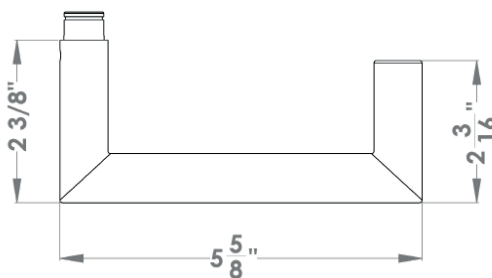

**Kos**

Finish: satin stainless steel (71)

**To suit standard 2 1/8" door prep**

**Kos – UER20Q**  
 2 5/8 x 2 5/8 x 7/16"

**Kos – UER20**  
 Ø 2 5/8 x 7/16"

**Features UER20Q and UER20**

- 3 piece rose
- concealed bolt-through fixing
- sprung
- door range 1 1/4" (31 mm) - 2" (50 mm) standard
- T- and Lip-Strike with dust box
- stainless steel faceplate
- backsets: 2 3/8" (60 mm) or 2 3/4" (70 mm)
- functions: Passage (PAS), Privacy (PRI), full dummy (DUM), dummy left (DUML), dummy right (DUMR)
- available with UL-Latch
- 28° latch with attached face plate
- rate of satin stainless steel 304
- hub 5/16" (8 mm)
- door prep 2 1/8"
- available finish: satin stainless steel

product code  
 square

UER20Q PAS60 71	passage 2 3/8" backset
UER20Q PAS70 71	passage 2 3/4" backset
UER20Q PRI60 71	privacy 2 3/8" backset
UER20Q PRI70 71	privacy 2 3/4" backset
UER20Q DUM 71	full dummy
UER20Q DUML 71	half dummy left
UER20Q DUMR 71	half dummy right
UEDBQ 71	deadbolt to add to passage
UEDBQ A 71	deadbolt keyed alike

**specification details**

lever

round rose

square rose