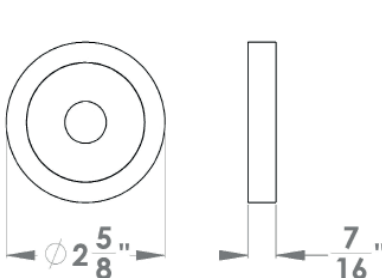

**Kos**

Finish: satin stainless steel (71)

**To suit standard 2 1/8" door prep**

**Kos – UER20Q**  
 2 5/8 x 2 5/8 x 7/16"

**Kos – UER20**  
 Ø 2 5/8 x 7/16"

**Features UER20Q and UER20**

- 3 piece rose
- concealed bolt-through fixing
- sprung
- door range 1 1/4" (31 mm) - 2" (50 mm) standard
- T- and Lip-Strike with dust box
- stainless steel faceplate
- backsets: 2 3/8" (60 mm) or 2 3/4" (70 mm)
- functions: Passage (PAS), Privacy (PRI), full dummy (DUM), dummy left (DUML), dummy right (DUMR)
- available with UL-Latch
- 28° latch with attached face plate
- rate of satin stainless steel 304
- hub 5/16" (8 mm)
- door prep 2 1/8"
- available finish: satin stainless steel

round

UER20 PAS60 71	passage 2 3/8" backset
UER20 PAS70 71	passage 2 3/4" backset
UER20 PRI60 71	privacy 2 3/8" backset
UER20 PRI70 71	privacy 2 3/4" backset
UER20 DUM 71	full dummy
UER20 DUML 71	half dummy left
UER20 DUMR 71	half dummy right
UEDB 71	deadbolt to add to passage
UEDB A 71	deadbolt keyed alike

**specification details**

lever

round rose

square rose