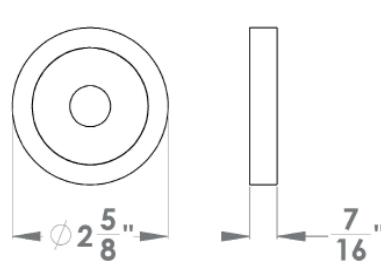

Lignano Steel

Finish: satin stainless steel (71)

To suit standard 2 1/8" door prep

product code square

UER35Q PAS60 71	passage 2 3/8" backset
UER35Q PAS70 71	passage 2 3/4" backset
UER35Q PRI60 71	privacy 2 3/8" backset
UER35Q PRI70 71	privacy 2 3/4" backset
UER35Q DUM 71	full dummy
UER35Q DUML 71	half dummy left
UER35Q DUMR 71	half dummy right
UEDBQ 71	deadbolt to add to passage
UEDBQ A 71	deadbolt keyed alike

round

UER35 PAS60 71	passage 2 3/8" backset
UER35 PAS70 71	passage 2 3/4" backset
UER35 PRI60 71	privacy 2 3/8" backset
UER35 PRI70 71	privacy 2 3/4" backset
UER35 DUM 71	full dummy
UER35 DUML 71	half dummy left
UER35 DUMR 71	half dummy right
UEDB 71	deadbolt to add to passage
UEDB A 71	deadbolt keyed alike

Features UER35Q and UER35

- 3 piece rose
- concealed bolt-through fixing
- sprung
- door range 1 1/4" (31 mm) - 2" (50 mm) standard
- T- and Lip-Strike with dust box
- stainless steel faceplate
- backsets: 2 3/8" (60 mm) or 2 3/4" (70 mm)
- functions: Passage (PAS), Privacy (PRI), full dummy (DUM), dummy left (DUML), dummy right (DUMR)
- available with UL-Latch
- 28° latch with attached face plate
- rate of satin stainless steel 304
- hub 5/16" (8 mm)
- door prep 2 1/8"
- available finishes: satin stainless steel, satin/polished stainless steel

specification details

lever

round rose

square rose