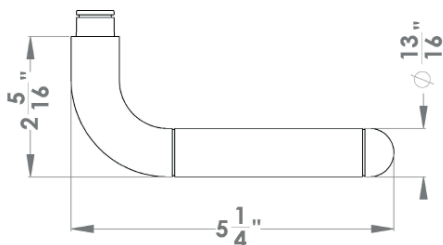

specification details

lever