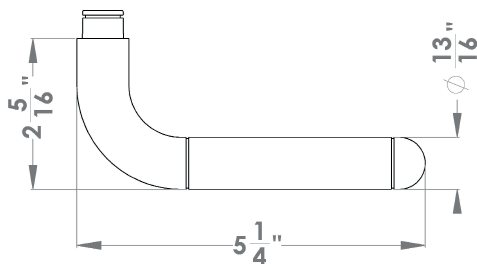

Lignano Steel

Finish: satin/polished stainless steel (73)

To suit standard 2 1/8" door prep

Lignano Steel – UER35Q
 2 5/8 x 2 5/8 x 7/16"

Lignano Steel – UER35
 Ø 2 5/8 x 7/16"

Features UER35Q and UER35

- 3 piece rose
- concealed bolt-through fixing
- sprung
- door range 1 1/4" (31 mm) - 2" (51 mm) standard
- T- and Lip-Strike with dust box
- stainless steel faceplate
- backsets: 2 3/8" (60 mm) or 2 3/4" (70 mm)
- functions: Passage (PAS), Privacy (PRI), full dummy (DUM), dummy left (DUML), dummy right (DUMR)
- available with UL-Latch
- 28° latch with attached face plate
- rate of satin stainless steel 304
- hub 5/16" (8 mm)
- door prep 2 1/8"
- available finishes: satin/polished stainless steel, satin stainless steel

product code
 square

UER35Q PAS60 73	passage 2 3/8" backset
UER35Q PAS70 73	passage 2 3/4" backset
UER35Q PRI60 73	privacy 2 3/8" backset
UER35Q PRI70 73	privacy 2 3/4" backset
UER35Q DUM 73	full dummy
UER35Q DUML 73	half dummy left
UER35Q DUMR 73	half dummy right
UEDBQ 73	deadbolt to add to passage
UEDBQ A 73	deadbolt keyed alike

specification details

lever

round rose

square rose