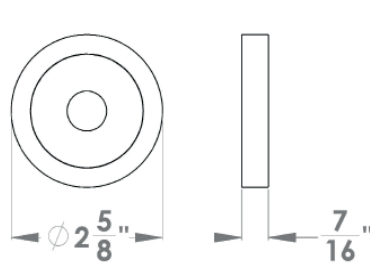

Lignano Steel

Finish: satin/polished stainless steel (73)

To suit standard 2 1/8" door prep

Lignano Steel – UER35Q
 2 5/8 x 2 5/8 x 7/16"

Lignano Steel – UER35
 Ø 2 5/8 x 7/16"

Features UER35Q and UER35

- 3 piece rose
- concealed bolt-through fixing
- sprung
- door range 1 1/4" (31 mm) - 2" (51 mm) standard
- T- and Lip-Strike with dust box
- stainless steel faceplate
- backsets: 2 3/8" (60 mm) or 2 3/4" (70 mm)
- functions: Passage (PAS), Privacy (PRI), full dummy (DUM), dummy left (DUML), dummy right (DUMR)
- available with UL-Latch
- 28° latch with attached face plate
- rate of satin stainless steel 304
- hub 5/16" (8 mm)
- door prep 2 1/8"
- available finishes: satin/polished stainless steel, satin stainless steel

round

UER35 PAS60 73	passage 2 3/8" backset
UER35 PAS70 73	passage 2 3/4" backset
UER35 PRI60 73	privacy 2 3/8" backset
UER35 PRI70 73	privacy 2 3/4" backset
UER35 DUM 73	full dummy
UER35 DUML 73	half dummy left
UER35 DUMR 73	half dummy right
UEDB 73	deadbolt to add to passage
UEDB A 73	deadbolt keyed alike

specification details

lever

round rose

square rose