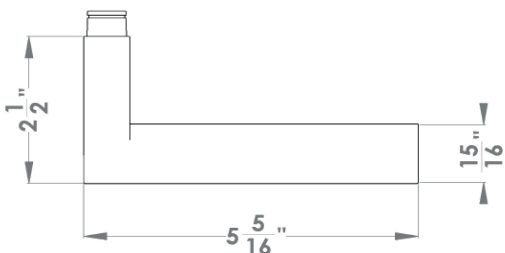

Madeira

Finish: satin stainless steel (71)

To suit standard 2 1/8" door prep

Madeira – UER45Q
 2 5/8 x 2 5/8 x 7/16"

Madeira – UER45
 Ø 2 5/8 x 7/16"

Features UER45Q and UER45

- 3 piece rose
- concealed bolt-through fixing
- sprung
- door range 1 1/4" (31 mm) - 2" (50 mm) standard
- T- and Lip-Strike with dust box
- stainless steel faceplate
- backsets: 2 3/8" (60 mm) or 2 3/4" (70 mm)
- functions: Passage (PAS), Privacy (PRI), full dummy (DUM), dummy left (DUML), dummy right (DUMR)
- available with UL-Latch
- 28° latch with attached face plate
- rate of satin stainless steel 304
- hub 5/16" (8 mm)
- door prep 2 1/8"
- available finishes: satin stainless steel, oil rubbed bronze, cosmos black

product code square

UER45Q PAS60 71	passage 2 3/8" backset
UER45Q PAS70 71	passage 2 3/4" backset
UER45Q PRI60 71	privacy 2 3/8" backset
UER45Q PRI70 71	privacy 2 3/4" backset
UER45Q DUM 71	full dummy
UER45Q DUML 71	half dummy left
UER45Q DUMR 71	half dummy right
UEDBQ 71	deadbolt to add to passage
UEDBQ A 71	deadbolt keyed alike

specification details

lever

round rose

square rose