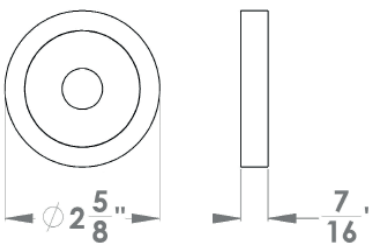

Madeira

Finish: satin stainless steel (71)

To suit standard 2 1/8" door prep

Madeira – UER45Q
 2 5/8 x 2 5/8 x 7/16"

Madeira – UER45
 Ø 2 5/8 x 7/16"

Features UER45Q and UER45

- 3 piece rose
- concealed bolt-through fixing
- sprung
- door range 1 1/4" (31 mm) - 2" (50 mm) standard
- T- and Lip-Strike with dust box
- stainless steel faceplate
- backsets: 2 3/8" (60 mm) or 2 3/4" (70 mm)
- functions: Passage (PAS), Privacy (PRI), full dummy (DUM), dummy left (DUML), dummy right (DUMR)
- available with UL-Latch
- 28° latch with attached face plate
- rate of satin stainless steel 304
- hub 5/16" (8 mm)
- door prep 2 1/8"
- available finishes: satin stainless steel, oil rubbed bronze, cosmos black

round

UER45 PAS60 71	passage 2 3/8" backset
UER45 PAS70 71	passage 2 3/4" backset
UER45 PRI60 71	privacy 2 3/8" backset
UER45 PRI70 71	privacy 2 3/4" backset
UER45 DUM 71	full dummy
UER45 DUML 71	half dummy left
UER45 DUMR 71	half dummy right
UEDB 71	deadbolt to add to passage
UEDB A 71	deadbolt keyed alike

specification details

lever

round rose

square rose