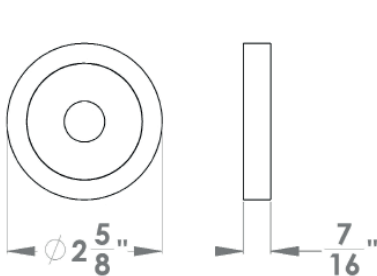

Madeira

Finish: oil rubbed bronze (81)

To suit standard 2 1/8" door prep

Madeira – UER45Q
 2 5/8 x 2 5/8 x 7/16"

Madeira – UER45
 Ø 2 5/8 x 7/16"

Features UER45Q and UER45

- 3 piece rose
- concealed bolt-through fixing
- sprung
- door range 1 1/4" (31 mm) - 2" (50 mm) standard
- T- and Lip-Strike with dust box
- stainless steel faceplate
- backsets: 2 3/8" (60 mm) or 2 3/4" (70 mm)
- functions: Passage (PAS), Privacy (PRI), full dummy (DUM), dummy left (DUML), dummy right (DUMR)
- available with UL-Latch
- 28° latch with attached face plate
- rate of satin stainless steel 304
- hub 5/16" (8 mm)
- door prep 2 1/8"
- available finishes: oil rubbed bronze, satin stainless steel, cosmos black

round

UER45 PAS60 81	passage 2 3/8" backset
UER45 PAS70 81	passage 2 3/4" backset
UER45 PRI60 81	privacy 2 3/8" backset
UER45 PRI70 81	privacy 2 3/4" backset
UER45 DUM 81	full dummy
UER45 DUML 81	half dummy left
UER45 DUMR 81	half dummy right
UEDB 81	deadbolt to add to passage
UEDB A 81	deadbolt keyed alike

specification details

lever

round rose

square rose