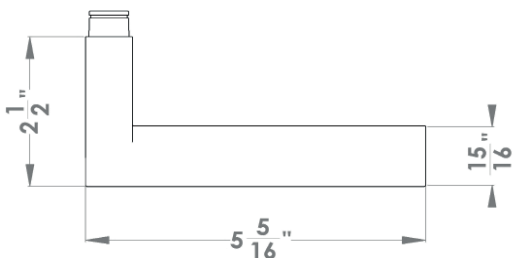

Madeira

Finish: oil rubbed bronze (81)

To suit standard 2 1/8" door prep

Madeira – UER45Q
 2 5/8 x 2 5/8 x 7/16"

Madeira – UER45
 Ø 2 5/8 x 7/16"

Features UER45Q and UER45

- 3 piece rose
- concealed bolt-through fixing
- sprung
- door range 1 1/4" (31 mm) - 2" (50 mm) standard
- T- and Lip-Strike with dust box
- stainless steel faceplate
- backsets: 2 3/8" (60 mm) or 2 3/4" (70 mm)
- functions: Passage (PAS), Privacy (PRI), full dummy (DUM), dummy left (DUML), dummy right (DUMR)
- available with UL-Latch
- 28° latch with attached face plate
- rate of satin stainless steel 304
- hub 5/16" (8 mm)
- door prep 2 1/8"
- available finishes: oil rubbed bronze, satin stainless steel, cosmos black

product code square

UER45Q PAS60 81	passage 2 3/8" backset
UER45Q PAS70 81	passage 2 3/4" backset
UER45Q PRI60 81	privacy 2 3/8" backset
UER45Q PRI70 81	privacy 2 3/4" backset
UER45Q DUM 81	full dummy
UER45Q DUML 81	half dummy left
UER45Q DUMR 81	half dummy right
UEDBQ 81	deadbolt to add to passage
UEDBQ A 81	deadbolt keyed alike

specification details

lever

round rose

square rose