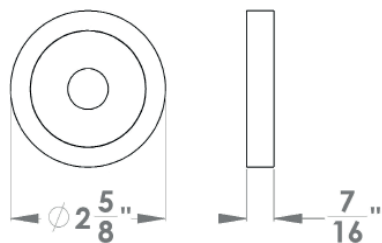

- 3 piece rose
- concealed bolt-through fixing
- sprung
- door range 1 1/4" (31 mm) - 2" (50 mm) standard
- T- and Lip-Strike with dust box
- stainless steel faceplate
- backsets: 2 3/8" (60 mm) or 2 3/4" (70 mm)
- functions: Passage (PAS), Privacy (PRI), full dummy (DUM), dummy left (DUML), dummy right (DUMR)
- available with UL-Latch
- 28° latch with attached face plate
- rate of satin stainless steel 304
- hub 5/16" (8 mm)
- door prep 2 1/8"
- finish: satin stainless steel/black leather
- available leather colours: black, dark brown, light brown

round

UER45 LS PAS60 71	passage 2 3/8" backset
UER45 LS PAS70 71	passage 2 3/4" backset
UER45 LS PRI60 71	privacy 2 3/8" backset
UER45 LS PRI70 71	privacy 2 3/4" backset
UER45 LS DUM 71	full dummy
UER45 LS DUML 71	half dummy left
UER45 LS DUMR 71	half dummy right
UEDB 71	deadbolt to add to passage
UEDB A 71	deadbolt keyed alike

**specification details**

lever

round rose

square rose

Please note: Karcher Design products are designed and measured in metric. Imperial measurements are close approximations to the actual metric dimensions.