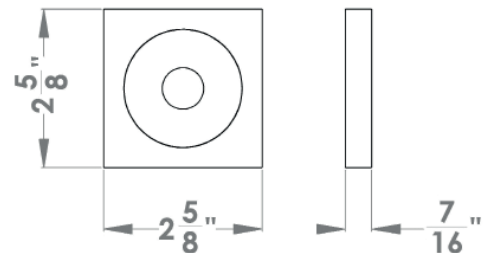

**specification details**

lever

round rose

square rose

Please note: Karcher Design products are designed and measured in metric. Imperial measurements are close approximations to the actual metric dimensions.