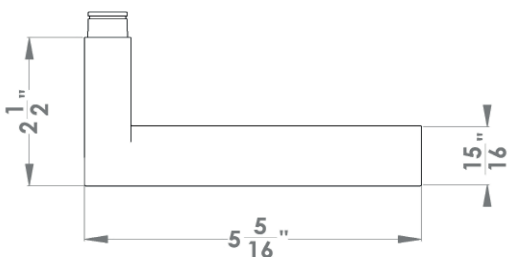

- 3 piece rose
- concealed bolt-through fixing
- sprung
- door range 1 1/4" (31 mm) - 2" (50 mm) standard
- T- and Lip-Strike with dust box
- stainless steel faceplate
- backsets: 2 3/8" (60 mm) or 2 3/4" (70 mm)
- functions: Passage (PAS), Privacy (PRI), full dummy (DUM), dummy left (DUML), dummy right (DUMR)
- available with UL-Latch
- 28° latch with attached face plate
- rate of satin stainless steel 304
- hub 5/16" (8 mm)
- door prep 2 1/8"
- finish: satin stainless steel/black leather
- available leather colours: black, dark brown, light brown

**specification details**

lever

round rose

square rose

Please note: Karcher Design products are designed and measured in metric. Imperial measurements are close approximations to the actual metric dimensions.