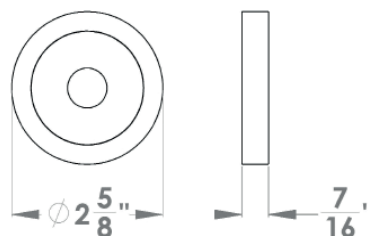

**Malta**

Finish: satin stainless steel (71)

**To suit standard 2 1/8" door prep**

**Malta – UER25Q**  
 2 5/8 x 2 5/8 x 7/16"

**Malta – UER25**  
 Ø 2 5/8 x 7/16"

product code  
 square

|                 |                            |
|-----------------|----------------------------|
| UER25Q PAS60 71 | passage 2 3/8" backset     |
| UER25Q PAS70 71 | passage 2 3/4" backset     |
| UER25Q PRI60 71 | privacy 2 3/8" backset     |
| UER25Q PRI70 71 | privacy 2 3/4" backset     |
| UER25Q DUM 71   | full dummy                 |
| UER25Q DUML 71  | half dummy left            |
| UER25Q DUMR 71  | half dummy right           |
| UEDBQ 71        | deadbolt to add to passage |
| UEDBQ A 71      | deadbolt keyed alike       |

**Features UER25Q and UER25**

- 3 piece rose
- concealed bolt-through fixing
- sprung
- door range 1 1/4" (31 mm) - 2" (50 mm) standard
- T- and Lip-Strike with dust box
- stainless steel faceplate
- backsets: 2 3/8" (60 mm) or 2 3/4" (70 mm)
- functions: Passage (PAS), Privacy (PRI), full dummy (DUM), dummy left (DUML), dummy right (DUMR)
- available with UL-Latch
- 28° latch with attached face plate
- rate of satin stainless steel 304
- hub 5/16" (8 mm)
- door prep 2 1/8"
- available finish: satin stainless steel

**specification details**

lever

round rose

square rose