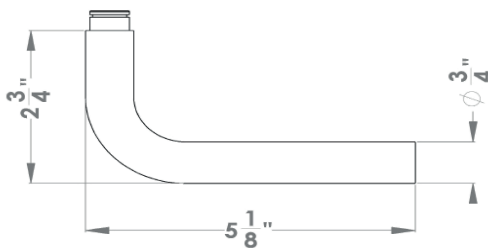

**Malta**

Finish: satin stainless steel (71)

**To suit standard 2 1/8" door prep**

**Malta – UER25Q**  
 2 5/8 x 2 5/8 x 7/16"

**Malta – UER25**  
 Ø 2 5/8 x 7/16"

product code  
 square

|                 |                            |
|-----------------|----------------------------|
| UER25Q PAS60 71 | passage 2 3/8" backset     |
| UER25Q PAS70 71 | passage 2 3/4" backset     |
| UER25Q PRI60 71 | privacy 2 3/8" backset     |
| UER25Q PRI70 71 | privacy 2 3/4" backset     |
| UER25Q DUM 71   | full dummy                 |
| UER25Q DUML 71  | half dummy left            |
| UER25Q DUMR 71  | half dummy right           |
| UEDBQ 71        | deadbolt to add to passage |
| UEDBQ A 71      | deadbolt keyed alike       |

round

|                |                            |
|----------------|----------------------------|
| UER25 PAS60 71 | passage 2 3/8" backset     |
| UER25 PAS70 71 | passage 2 3/4" backset     |
| UER25 PRI60 71 | privacy 2 3/8" backset     |
| UER25 PRI70 71 | privacy 2 3/4" backset     |
| UER25 DUM 71   | full dummy                 |
| UER25 DUML 71  | half dummy left            |
| UER25 DUMR 71  | half dummy right           |
| UEDB 71        | deadbolt to add to passage |
| UEDB A 71      | deadbolt keyed alike       |

**Features UER25Q and UER25**

- 3 piece rose
- concealed bolt-through fixing
- sprung
- door range 1 1/4" (31 mm) - 2" (50 mm) standard
- T- and Lip-Strike with dust box
- stainless steel faceplate
- backsets: 2 3/8" (60 mm) or 2 3/4" (70 mm)
- functions: Passage (PAS), Privacy (PRI), full dummy (DUM), dummy left (DUML), dummy right (DUMR)
- available with UL-Latch
- 28° latch with attached face plate
- rate of satin stainless steel 304
- hub 5/16" (8 mm)
- door prep 2 1/8"
- available finish: satin stainless steel

**specification details**

lever

round rose

square rose