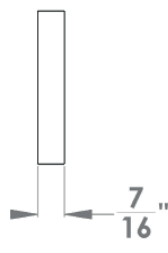

Miami

Finish: satin stainless steel (71)

To suit standard 2 1/8" door prep

Miami – UER85Q
2 5/8 x 2 5/8 x 7/16"

product code square

UER85Q PAS60 71	passage 2 3/8" backset
UER85Q PAS70 71	passage 2 3/4" backset
UER85Q PRI60 71	privacy 2 3/8" backset
UER85Q PRI70 71	privacy 2 3/4" backset
UER85Q DUM 71	full dummy
UER85Q DUML 71	half dummy left
UER85Q DUMR 71	half dummy right
UEDBQ 71	deadbolt to add to passage
UEDBQ A 71	deadbolt keyed alike

Features UER85Q and UER85

- 3 piece rose
- concealed bolt-through fixing
- sprung
- door range 1 1/4" (31 mm) - 2" (51 mm) standard
- T- and Lip-Strike with dust box
- stainless steel faceplate
- backsets: 2 3/8" (60 mm) or 2 3/4" (70 mm)
- functions: Passage (PAS), Privacy (PRI), full dummy (DUM), dummy left (DUML), dummy right (DUMR)
- available with UL-Latch
- 28° latch with attached face plate
- rate of satin stainless steel 304
- hub 5/16" (8 mm)
- door prep 2 1/8"
- available finish: satin stainless steel

specification details

lever

round rose

square rose