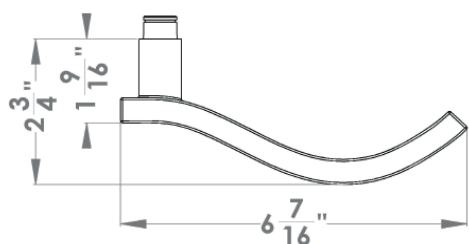

Miami

Finish: satin stainless steel (71)

To suit standard 2 1/8" door prep

Miami – UER85Q
2 5/8 x 2 5/8 x 7/16"

product code square

UER85Q PAS60 71	passage 2 3/8" backset
UER85Q PAS70 71	passage 2 3/4" backset
UER85Q PRI60 71	privacy 2 3/8" backset
UER85Q PRI70 71	privacy 2 3/4" backset
UER85Q DUM 71	full dummy
UER85Q DUML 71	half dummy left
UER85Q DUMR 71	half dummy right
UEDBQ 71	deadbolt to add to passage
UEDBQ A 71	deadbolt keyed alike

Miami – UER85
Ø 2 5/8 x 7/16"

round

UER85 PAS60 71	passage 2 3/8" backset
UER85 PAS70 71	passage 2 3/4" backset
UER85 PRI60 71	privacy 2 3/8" backset
UER85 PRI70 71	privacy 2 3/4" backset
UER85 DUM 71	full dummy
UER85 DUML 71	half dummy left
UER85 DUMR 71	half dummy right
UEDB 71	deadbolt to add to passage
UEDB A 71	deadbolt keyed alike

Features UER85Q and UER85

- 3 piece rose
- concealed bolt-through fixing
- sprung
- door range 1 1/4" (31 mm) - 2" (51 mm) standard
- T- and Lip-Strike with dust box
- stainless steel faceplate
- backsets: 2 3/8" (60 mm) or 2 3/4" (70 mm)
- functions: Passage (PAS), Privacy (PRI), full dummy (DUM), dummy left (DUML), dummy right (DUMR)
- available with UL-Latch
- 28° latch with attached face plate
- rate of satin stainless steel 304
- hub 5/16" (8 mm)
- door prep 2 1/8"
- available finish: satin stainless steel

specification details

lever

round rose

square rose