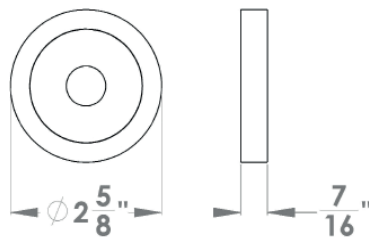

Milano

Finish: satin stainless steel (71)

To suit standard 2 1/8" door prep

Milano – UER52Q
 2 5/8 x 2 5/8 x 7/16"

Milano – UER52
 Ø 2 5/8 x 7/16"

Features UER52Q and UER52

- 3 piece rose
- concealed bolt-through fixing
- sprung
- door range 1 1/4" (31 mm) - 2" (51 mm) standard
- T- and Lip-Strike with dust box
- stainless steel faceplate
- backsets: 2 3/8" (60 mm) or 2 3/4" (70 mm)
- functions: Passage (PAS), Privacy (PRI), full dummy (DUM), dummy left (DUML), dummy right (DUMR)
- available with UL-Latch
- 28° latch with attached face plate
- rate of satin stainless steel 304
- hub 5/16" (8 mm)
- door prep 2 1/8"
- available finish: satin stainless steel

round

UER52 PAS60 71	passage 2 3/8" backset
UER52 PAS70 71	passage 2 3/4" backset
UER52 PRI60 71	privacy 2 3/8" backset
UER52 PRI70 71	privacy 2 3/4" backset
UER52 DUM 71	full dummy
UER52 DUML 71	half dummy left
UER52 DUMR 71	half dummy right
UEDB 71	deadbolt to add to passage
UEDB A 71	deadbolt keyed alike

specification details

lever

round rose

square rose