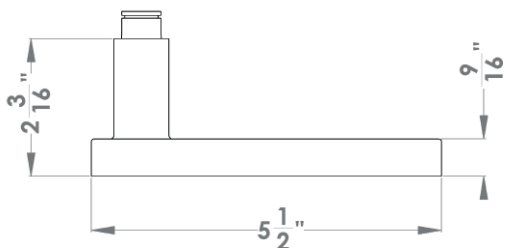

Milano

Finish: satin stainless steel (71)

To suit standard 2 1/8" door prep

Milano – UER52Q
 2 5/8 x 2 5/8 x 7/16"

Milano – UER52
 Ø 2 5/8 x 7/16"

Features UER52Q and UER52

- 3 piece rose
- concealed bolt-through fixing
- sprung
- door range 1 1/4" (31 mm) - 2" (51 mm) standard
- T- and Lip-Strike with dust box
- stainless steel faceplate
- backsets: 2 3/8" (60 mm) or 2 3/4" (70 mm)
- functions: Passage (PAS), Privacy (PRI), full dummy (DUM), dummy left (DUML), dummy right (DUMR)
- available with UL-Latch
- 28° latch with attached face plate
- rate of satin stainless steel 304
- hub 5/16" (8 mm)
- door prep 2 1/8"
- available finish: satin stainless steel

product code
 square

UER52Q PAS60 71	passage 2 3/8" backset
UER52Q PAS70 71	passage 2 3/4" backset
UER52Q PRI60 71	privacy 2 3/8" backset
UER52Q PRI70 71	privacy 2 3/4" backset
UER52Q DUM 71	full dummy
UER52Q DUML 71	half dummy left
UER52Q DUMR 71	half dummy right
UEDBQ 71	deadbolt to add to passage
UEDBQ A 71	deadbolt keyed alike

specification details

lever

round rose

square rose