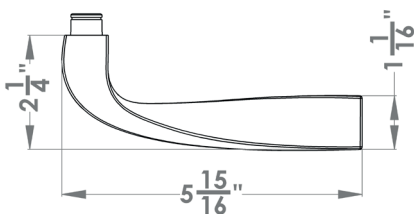

Nevada

Finish: satin stainless steel (71)

To suit standard 2 1/8" door prep

Nevada – UER88Q
 2 5/8 x 2 5/8 x 7/16"

Nevada – UER88
 Ø 2 5/8 x 7/16"

Features UER88Q and UER88

- 3 piece rose
- concealed bolt-through fixing
- sprung
- door range 1 1/4" (31 mm) - 2" (50 mm) standard
- T- and Lip-Strike with dust box
- stainless steel faceplate
- backsets: 2 3/8" (60 mm) or 2 3/4" (70 mm)
- functions: Passage (PAS), Privacy (PRI), full dummy (DUM), dummy left (DUML), dummy right (DUMR)
- available with UL-Latch
- 28° latch with attached face plate
- rate of satin stainless steel 304
- hub 5/16" (8 mm)
- door prep 2 1/8"
- available finish: satin stainless steel

product code
 square

UER88Q PAS60 71	passage 2 3/8" backset
UER88Q PAS70 71	passage 2 3/4" backset
UER88Q PRI60 71	privacy 2 3/8" backset
UER88Q PRI70 71	privacy 2 3/4" backset
UER88Q DUM 71	full dummy
UER88Q DUML 71	half dummy left
UER88Q DUMR 71	half dummy right
UEDBQ 71	deadbolt to add to passage
UEDBQ A 71	deadbolt keyed alike

specification details

lever

round rose

square rose