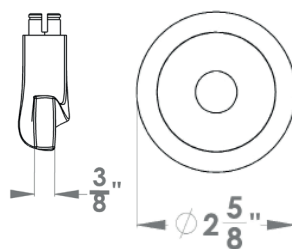

Nevada

Finish: satin stainless steel (71)

To suit standard 2 1/8" door prep

Nevada – UER88Q
 2 5/8 x 2 5/8 x 7/16"

Nevada – UER88
 Ø 2 5/8 x 7/16"

Features UER88Q and UER88

- 3 piece rose
- concealed bolt-through fixing
- sprung
- door range 1 1/4" (31 mm) - 2" (50 mm) standard
- T- and Lip-Strike with dust box
- stainless steel faceplate
- backsets: 2 3/8" (60 mm) or 2 3/4" (70 mm)
- functions: Passage (PAS), Privacy (PRI), full dummy (DUM), dummy left (DUML), dummy right (DUMR)
- available with UL-Latch
- 28° latch with attached face plate
- rate of satin stainless steel 304
- hub 5/16" (8 mm)
- door prep 2 1/8"
- available finish: satin stainless steel

round

UER88 PAS60 71	passage 2 3/8" backset
UER88 PAS70 71	passage 2 3/4" backset
UER88 PRI60 71	privacy 2 3/8" backset
UER88 PRI70 71	privacy 2 3/4" backset
UER88 DUM 71	full dummy
UER88 DUML 71	half dummy left
UER88 DUMR 71	half dummy right
UEDB 71	deadbolt to add to passage
UEDB A 71	deadbolt keyed alike

specification details

lever

round rose

square rose