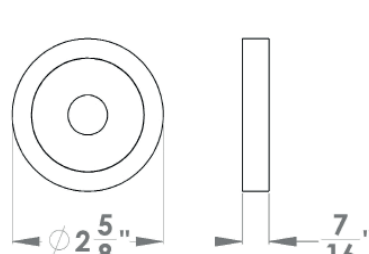

Ontario

Finish: satin stainless steel (71)

To suit standard 2 1/8" door prep

Ontario – UER64Q
 2 5/8 x 2 5/8 x 7/16"

Ontario – UER64
 Ø 2 5/8 x 7/16"

Features UER64Q and UER64

- 3 piece rose
- concealed bolt-through fixing
- sprung
- door range 1 1/4" (31 mm) - 2" (51 mm) standard
- T- and Lip-Strike with dust box
- stainless steel faceplate
- backsets: 2 3/8" (60 mm) or 2 3/4" (70 mm)
- functions: Passage (PAS), Privacy (PRI), full dummy (DUM), dummy left (DUML), dummy right (DUMR)
- available with UL-Latch
- 28° latch with attached face plate
- rate of satin stainless steel 304
- hub 5/16" (8 mm)
- door prep 2 1/8"
- available finishes: satin stainless steel, satin/polished stainless steel

specification details

lever

round rose

square rose