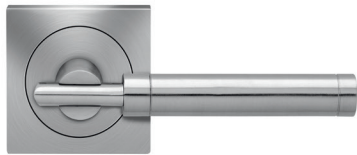

Ontario

Finish: satin stainless steel (71)

To suit standard 2 1/8" door prep

Ontario – UER64Q
 2 5/8 x 2 5/8 x 7/16"

Ontario – UER64
 Ø 2 5/8 x 7/16"

Features UER64Q and UER64

- 3 piece rose
- concealed bolt-through fixing
- sprung
- door range 1 1/4" (31 mm) - 2" (51 mm) standard
- T- and Lip-Strike with dust box
- stainless steel faceplate
- backsets: 2 3/8" (60 mm) or 2 3/4" (70 mm)
- functions: Passage (PAS), Privacy (PRI), full dummy (DUM), dummy left (DUML), dummy right (DUMR)
- available with UL-Latch
- 28° latch with attached face plate
- rate of satin stainless steel 304
- hub 5/16" (8 mm)
- door prep 2 1/8"
- available finishes: satin stainless steel, satin/polished stainless steel

product code square

UER64Q PAS60 71	passage 2 3/8" backset
UER64Q PAS70 71	passage 2 3/4" backset
UER64Q PRI60 71	privacy 2 3/8" backset
UER64Q PRI70 71	privacy 2 3/4" backset
UER64Q DUM 71	full dummy
UER64Q DUML 71	half dummy left
UER64Q DUMR 71	half dummy right
UEDBQ 71	deadbolt to add to passage
UEDBQ A 71	deadbolt keyed alike

specification details

lever

round rose

square rose