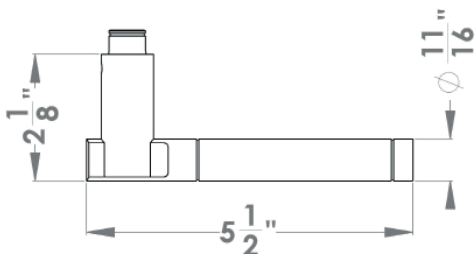

Ontario

Finish: satin stainless steel (71)

To suit standard 2 1/8" door prep

Ontario – UER64Q
 2 5/8 x 2 5/8 x 7/16"

Ontario – UER64
 Ø 2 5/8 x 7/16"

Features UER64Q and UER64

- 3 piece rose
- concealed bolt-through fixing
- sprung
- door range 1 1/4" (31 mm) - 2" (51 mm) standard
- T- and Lip-Strike with dust box
- stainless steel faceplate
- backsets: 2 3/8" (60 mm) or 2 3/4" (70 mm)
- functions: Passage (PAS), Privacy (PRI), full dummy (DUM), dummy left (DUML), dummy right (DUMR)
- available with UL-Latch
- 28° latch with attached face plate
- rate of satin stainless steel 304
- hub 5/16" (8 mm)
- door prep 2 1/8"
- available finishes: satin stainless steel, satin/polished stainless steel

product code square

UER64Q PAS60 71	passage 2 3/8" backset
UER64Q PAS70 71	passage 2 3/4" backset
UER64Q PRI60 71	privacy 2 3/8" backset
UER64Q PRI70 71	privacy 2 3/4" backset
UER64Q DUM 71	full dummy
UER64Q DUML 71	half dummy left
UER64Q DUMR 71	half dummy right
UEDBQ 71	deadbolt to add to passage
UEDBQ A 71	deadbolt keyed alike

specification details

lever

round rose

square rose