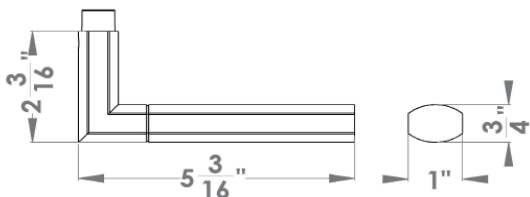

specification details

lever