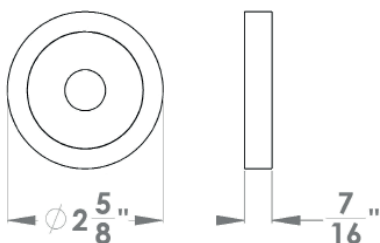

**Orlando**

Finish: chrome/satin chrome (56)

**To suit standard 2 1/8" door prep**

**Orlando – UR42Q**  
 2 5/8 x 2 5/8 x 7/16"

product code  
 square

UR42Q PAS60 56	passage 2 3/8" backset
UR42Q PAS70 56	passage 2 3/4" backset
UR42Q PRI60 56	privacy 2 3/8" backset
UR42Q PRI70 56	privacy 2 3/4" backset
UR42Q DUM 56	full dummy
UR42Q DUML 56	half dummy left
UR42Q DUMR 56	half dummy right

**Orlando – UR42**  
 Ø 2 5/8 x 7/16"

round

UR42 PAS60 56	passage 2 3/8" backset
UR42 PAS70 56	passage 2 3/4" backset
UR42 PRI60 56	privacy 2 3/8" backset
UR42 PRI70 56	privacy 2 3/4" backset
UR42 DUM 56	full dummy
UR42 DUML 56	half dummy left
UR42 DUMR 56	half dummy right
UEDB 74	deadbolt to add to passage
UEDB A 74	deadbolt keyed alike

**Features UR42Q and UR42**

- 3 piece rose
- concealed bolt-through fixing
- sprung
- door range 1 1/4" (31 mm) - 2" (51 mm) standard
- T- and Lip-Strike with dust box
- stainless steel faceplate
- backsets: 2 3/8" (60 mm) or 2 3/4" (70 mm)
- functions: Passage (PAS), Privacy (PRI), full dummy (DUM), dummy left (DUML), dummy right (DUMR)
- 28° latch with attached face plate
- hub 5/16" (8 mm)
- door prep 2 1/8"
- available finish: chrome/satin chrome

**specification details**

lever

round rose

square rose