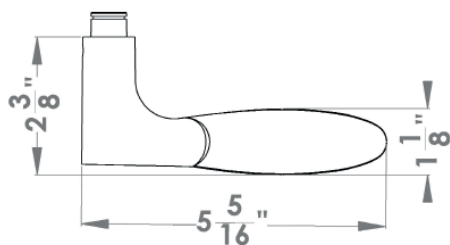

**Orlando**

Finish: chrome/satin chrome (56)

**To suit standard 2 1/8" door prep**

**Orlando – UR42Q**  
 2 5/8 x 2 5/8 x 7/16"

product code  
 square

UR42Q PAS60 56	passage 2 3/8" backset
UR42Q PAS70 56	passage 2 3/4" backset
UR42Q PRI60 56	privacy 2 3/8" backset
UR42Q PRI70 56	privacy 2 3/4" backset
UR42Q DUM 56	full dummy
UR42Q DUML 56	half dummy left
UR42Q DUMR 56	half dummy right

**Orlando – UR42**  
 Ø 2 5/8 x 7/16"

round

UR42 PAS60 56	passage 2 3/8" backset
UR42 PAS70 56	passage 2 3/4" backset
UR42 PRI60 56	privacy 2 3/8" backset
UR42 PRI70 56	privacy 2 3/4" backset
UR42 DUM 56	full dummy
UR42 DUML 56	half dummy left
UR42 DUMR 56	half dummy right
UEDB 74	deadbolt to add to passage
UEDB A 74	deadbolt keyed alike

**Features UR42Q and UR42**

- 3 piece rose
- concealed bolt-through fixing
- sprung
- door range 1 1/4" (31 mm) - 2" (51 mm) standard
- T- and Lip-Strike with dust box
- stainless steel faceplate
- backsets: 2 3/8" (60 mm) or 2 3/4" (70 mm)
- functions: Passage (PAS), Privacy (PRI), full dummy (DUM), dummy left (DUML), dummy right (DUMR)
- 28° latch with attached face plate
- hub 5/16" (8 mm)
- door prep 2 1/8"
- available finish: chrome/satin chrome

**specification details**

lever

round rose

square rose