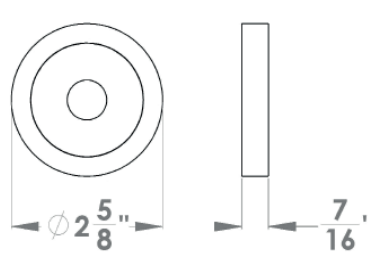

Phoenix

Finish: chrome/satin nickel (65)

To suit standard 2 1/8" door prep

Phoenix – UR40Q
 2 5/8 x 2 5/8 x 7/16"

Phoenix – UR40
 Ø 2 5/8 x 7/16"

Features UR40Q and UR40

- 3 piece rose
- concealed bolt-through fixing
- sprung
- door range 1 1/4" (31 mm) - 2" (51 mm) standard
- T- and Lip-Strike with dust box
- stainless steel faceplate
- backsets: 2 3/8" (60 mm) or 2 3/4" (70 mm)
- functions: Passage (PAS), Privacy (PRI), full dummy (DUM), dummy left (DUML), dummy right (DUMR)
- 28° latch with attached face plate
- hub 5/16" (8 mm)
- door prep 2 1/8"
- available finish: chrome/satin nickel

round

UR40 PAS60 65	passage 2 3/8" backset
UR40 PAS70 65	passage 2 3/4" backset
UR40 PRI60 65	privacy 2 3/8" backset
UR40 PRI70 65	privacy 2 3/4" backset
UR40 DUM 65	full dummy
UR40 DUML 65	half dummy left
UR40 DUMR 65	half dummy right
UEDB 73	deadbolt to add to passage
UEDB A 73	deadbolt keyed alike

specification details

lever

round rose

square rose