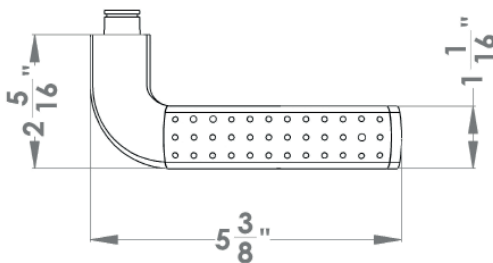

Phoenix

Finish: chrome/satin nickel (65)

To suit standard 2 1/8" door prep

Phoenix – UR40Q
 2 5/8 x 2 5/8 x 7/16"

Phoenix – UR40
 Ø 2 5/8 x 7/16"

Features UR40Q and UR40

- 3 piece rose
- concealed bolt-through fixing
- sprung
- door range 1 1/4" (31 mm) - 2" (51 mm) standard
- T- and Lip-Strike with dust box
- stainless steel faceplate
- backsets: 2 3/8" (60 mm) or 2 3/4" (70 mm)
- functions: Passage (PAS), Privacy (PRI), full dummy (DUM), dummy left (DUML), dummy right (DUMR)
- 28° latch with attached face plate
- hub 5/16" (8 mm)
- door prep 2 1/8"
- available finish: chrome/satin nickel

product code
 square

UR40Q PAS60 65	passage 2 3/8" backset
UR40Q PAS70 65	passage 2 3/4" backset
UR40Q PRI60 65	privacy 2 3/8" backset
UR40Q PRI70 65	privacy 2 3/4" backset
UR40Q DUM 65	full dummy
UR40Q DUML 65	half dummy left
UR40Q DUMR 65	half dummy right
UEDBQ 73	deadbolt to add to passage
UEDBQ A 73	deadbolt keyed alike

specification details

lever

round rose

square rose