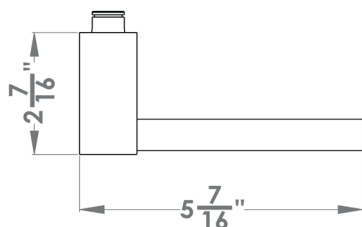

Portland

Finish: satin stainless steel (71)

To suit standard 2 1/8" door prep

Portland – UER47Q
 2 5/8 x 2 5/8 x 7/16"

Portland – UER47
 Ø 2 5/8 x 7/16"

Features UER47

- 3 piece rose
- concealed bolt-through fixing
- sprung
- door range 1 1/4" (31 mm) - 2" (51 mm) standard
- T- and Lip-Strike with dust box
- stainless steel faceplate
- backsets: 2 3/8" (60 mm) or 2 3/4" (70 mm)
- functions: Passage (PAS), Privacy (PRI), full dummy (DUM), dummy left (DUML), dummy right (DUMR)
- available with UL-Latch
- 28° latch with attached face plate
- rate of satin stainless steel 304
- hub 5/16" (8 mm)
- door prep 2 1/8"
- available finish: satin stainless steel

specification details

lever

round rose

square rose