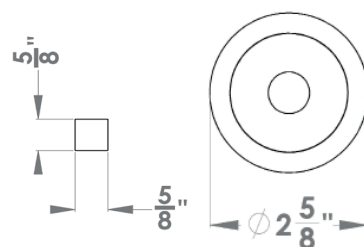

Portland

Finish: satin stainless steel (71)

To suit standard 2 1/8" door prep

Portland – UER47Q
 2 5/8 x 2 5/8 x 7/16"

Portland – UER47
 Ø 2 5/8 x 7/16"

Features UER47

- 3 piece rose
- concealed bolt-through fixing
- sprung
- door range 1 1/4" (31 mm) - 2" (51 mm) standard
- T- and Lip-Strike with dust box
- stainless steel faceplate
- backsets: 2 3/8" (60 mm) or 2 3/4" (70 mm)
- functions: Passage (PAS), Privacy (PRI), full dummy (DUM), dummy left (DUML), dummy right (DUMR)
- available with UL-Latch
- 28° latch with attached face plate
- rate of satin stainless steel 304
- hub 5/16" (8 mm)
- door prep 2 1/8"
- available finish: satin stainless steel

round

UER47 PAS60 71	passage 2 3/8" backset
UER47 PAS70 71	passage 2 3/4" backset
UER47 PRI60 71	privacy 2 3/8" backset
UER47 PRI70 71	privacy 2 3/4" backset
UER47 DUM 71	full dummy
UER47 DUML 71	half dummy left
UER47 DUMR 71	half dummy right
UEDB 71	deadbolt to add to passage
UEDB A 71	deadbolt keyed alike

specification details

lever

round rose

square rose