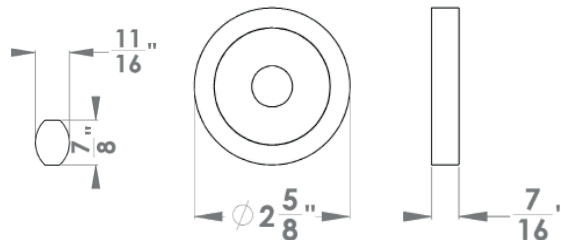

Porto

Finish: satin/polished stainless steel (73)

To suit standard 2 1/8" door prep

Porto – UER43Q
 2 5/8 x 2 5/8 x 7/16"

Porto – UER43
 Ø 2 5/8 x 7/16"

Features UER43Q and UER43

- 3 piece rose
- concealed bolt-through fixing
- sprung
- door range 1 1/4" (31 mm) - 2" (50 mm) standard
- T- and Lip-Strike with dust box
- stainless steel faceplate
- backsets: 2 3/8" (60 mm) or 2 3/4" (70 mm)
- functions: Passage (PAS), Privacy (PRI), full dummy (DUM), dummy left (DUML), dummy right (DUMR)
- available with UL-Latch
- 28° latch with attached face plate
- rate of satin stainless steel 304
- hub 5/16" (8 mm)
- door prep 2 1/8"
- available finish: satin/polished stainless steel

round

UER43 PAS60 73	passage 2 3/8" backset
UER43 PAS70 73	passage 2 3/4" backset
UER43 PRI60 73	privacy 2 3/8" backset
UER43 PRI70 73	privacy 2 3/4" backset
UER43 DUM 73	full dummy
UER43 DUML 73	half dummy left
UER43 DUMR 73	half dummy right
UEDB 73	deadbolt to add to passage
UEDB A 73	deadbolt keyed alike

specification details

lever

round rose

square rose