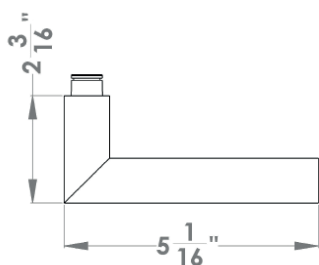

Porto

Finish: satin/polished stainless steel (73)

To suit standard 2 1/8" door prep

Porto – UER43Q
 2 5/8 x 2 5/8 x 7/16"

Porto – UER43
 Ø 2 5/8 x 7/16"

Features UER43Q and UER43

- 3 piece rose
- concealed bolt-through fixing
- sprung
- door range 1 1/4" (31 mm) - 2" (50 mm) standard
- T- and Lip-Strike with dust box
- stainless steel faceplate
- backsets: 2 3/8" (60 mm) or 2 3/4" (70 mm)
- functions: Passage (PAS), Privacy (PRI), full dummy (DUM), dummy left (DUML), dummy right (DUMR)
- available with UL-Latch
- 28° latch with attached face plate
- rate of satin stainless steel 304
- hub 5/16" (8 mm)
- door prep 2 1/8"
- available finish: satin/polished stainless steel

specification details

lever

round rose

square rose