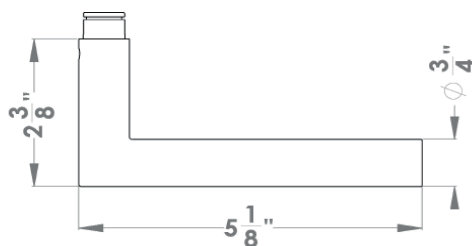

Rhodos

Finish: satin stainless steel (71)

To suit standard 2 1/8" door prep

Rhodos – UER28Q
 2 5/8 x 2 5/8 x 7/16"

Rhodos – UER28
 Ø 2 5/8 x 7/16"

Features UER28Q and UER28

- 3 piece rose
- concealed bolt-through fixing
- sprung
- door range 1 1/4" (31 mm) - 2" (50 mm) standard
- T- and Lip-Strike with dust box
- stainless steel faceplate
- backsets: 2 3/8" (60 mm) or 2 3/4" (70 mm)
- functions: Passage (PAS), Privacy (PRI), full dummy (DUM), dummy left (DUML), dummy right (DUMR)
- available with UL-Latch
- 28° latch with attached face plate
- rate of satin stainless steel 304
- hub 5/16" (8 mm)
- door prep 2 1/8"
- available finishes: satin stainless steel, polished stainless steel, oil rubbed bronze, cosmos black

product code
 square

UER28Q PAS60 71	passage 2 3/8" backset
UER28Q PAS70 71	passage 2 3/4" backset
UER28Q PRI60 71	privacy 2 3/8" backset
UER28Q PRI70 71	privacy 2 3/4" backset
UER28Q DUM 71	full dummy
UER28Q DUML 71	half dummy left
UER28Q DUMR 71	half dummy right
UEDBQ 71	deadbolt to add to passage
UEDBQ A 71	deadbolt keyed alike

specification details

lever

round rose

square rose