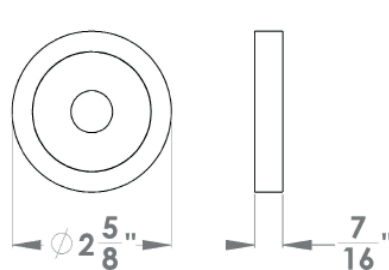

Rhodos

Finish: satin stainless steel (71)

To suit standard 2 1/8" door prep

Rhodos – UER28Q
 2 5/8 x 2 5/8 x 7/16"

Rhodos – UER28
 Ø 2 5/8 x 7/16"

Features UER28Q and UER28

- 3 piece rose
- concealed bolt-through fixing
- sprung
- door range 1 1/4" (31 mm) - 2" (50 mm) standard
- T- and Lip-Strike with dust box
- stainless steel faceplate
- backsets: 2 3/8" (60 mm) or 2 3/4" (70 mm)
- functions: Passage (PAS), Privacy (PRI), full dummy (DUM), dummy left (DUML), dummy right (DUMR)
- available with UL-Latch
- 28° latch with attached face plate
- rate of satin stainless steel 304
- hub 5/16" (8 mm)
- door prep 2 1/8"
- available finishes: satin stainless steel, polished stainless steel, oil rubbed bronze, cosmos black

round

UER28 PAS60 71	passage 2 3/8" backset
UER28 PAS70 71	passage 2 3/4" backset
UER28 PRI60 71	privacy 2 3/8" backset
UER28 PRI70 71	privacy 2 3/4" backset
UER28 DUM 71	full dummy
UER28 DUML 71	half dummy left
UER28 DUMR 71	half dummy right
UEDB 71	deadbolt to add to passage
UEDB A 71	deadbolt keyed alike

specification details

lever

round rose

square rose