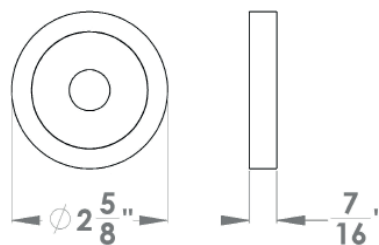

Rhodos

Finish: cosmos black (83)

To suit standard 2 1/8" door prep

Rhodos – UER28Q
 2 5/8 x 2 5/8 x 7/16"

Rhodos – UER28
 Ø 2 5/8 x 7/16"

Features UER28Q and UER28

- 3 piece rose
- concealed bolt-through fixing
- sprung
- door range 1 1/4" (31 mm) - 2" (51 mm) standard
- T- and Lip-Strike with dust box
- stainless steel faceplate
- backsets: 2 3/8" (60 mm) or 2 3/4" (70 mm)
- functions: Passage (PAS), Privacy (PRI), full dummy (DUM), dummy left (DUML), dummy right (DUMR)
- available with UL-Latch
- 28° latch with attached face plate
- rate of satin stainless steel 304
- hub 5/16" (8 mm)
- door prep 2 1/8"
- available finishes: cosmos black, satin stainless steel, polished stainless steel, oil rubbed bronze

product code square

UER28Q PAS60 83	passage 2 3/8" backset
UER28Q PAS70 83	passage 2 3/4" backset
UER28Q PRI60 83	privacy 2 3/8" backset
UER28Q PRI70 83	privacy 2 3/4" backset
UER28Q DUM 83	full dummy
UER28Q DUML 83	half dummy left
UER28Q DUMR 83	half dummy right
UEDBQ 83	deadbolt to add to passage
UEDBQ A 83	deadbolt keyed alike

round

UER28 PAS60 83	passage 2 3/8" backset
UER28 PAS70 83	passage 2 3/4" backset
UER28 PRI60 83	privacy 2 3/8" backset
UER28 PRI70 83	privacy 2 3/4" backset
UER28 DUM 83	full dummy
UER28 DUML 83	half dummy left
UER28 DUMR 83	half dummy right
UEDB 83	deadbolt to add to passage
UEDB A 83	deadbolt keyed alike

specification details

lever

round rose

square rose