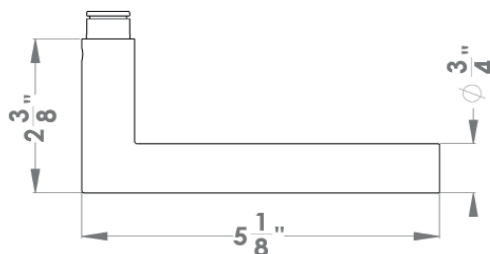

Rhodos

Finish: cosmos black (83)

To suit standard 2 1/8" door prep

Rhodos – UER28Q
 2 5/8 x 2 5/8 x 7/16"

Rhodos – UER28
 Ø 2 5/8 x 7/16"

Features UER28Q and UER28

- 3 piece rose
- concealed bolt-through fixing
- sprung
- door range 1 1/4" (31 mm) - 2" (51 mm) standard
- T- and Lip-Strike with dust box
- stainless steel faceplate
- backsets: 2 3/8" (60 mm) or 2 3/4" (70 mm)
- functions: Passage (PAS), Privacy (PRI), full dummy (DUM), dummy left (DUML), dummy right (DUMR)
- available with UL-Latch
- 28° latch with attached face plate
- rate of satin stainless steel 304
- hub 5/16" (8 mm)
- door prep 2 1/8"
- available finishes: cosmos black, satin stainless steel, polished stainless steel, oil rubbed bronze

product code square

UER28Q PAS60 83	passage 2 3/8" backset
UER28Q PAS70 83	passage 2 3/4" backset
UER28Q PRI60 83	privacy 2 3/8" backset
UER28Q PRI70 83	privacy 2 3/4" backset
UER28Q DUM 83	full dummy
UER28Q DUML 83	half dummy left
UER28Q DUMR 83	half dummy right
UEDBQ 83	deadbolt to add to passage
UEDBQ A 83	deadbolt keyed alike

round

UER28 PAS60 83	passage 2 3/8" backset
UER28 PAS70 83	passage 2 3/4" backset
UER28 PRI60 83	privacy 2 3/8" backset
UER28 PRI70 83	privacy 2 3/4" backset
UER28 DUM 83	full dummy
UER28 DUML 83	half dummy left
UER28 DUMR 83	half dummy right
UEDB 83	deadbolt to add to passage
UEDB A 83	deadbolt keyed alike

specification details

lever

round rose

square rose