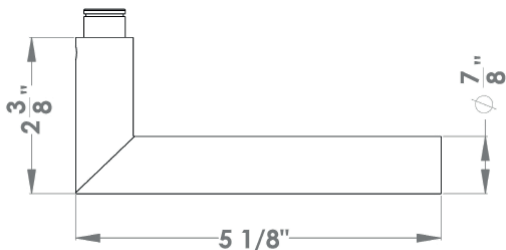

Rhodos XL

Finish: satin stainless steel (71)

To suit standard 2 1/8" door prep

Rhodos XL – UER18Q
 2 5/8 x 2 5/8 x 7/16"

Rhodos XL – UER18
 Ø 2 5/8 x 7/16"

Features UER18Q and UER18

- 3 piece rose
- concealed bolt-through fixing
- sprung
- door range 1 1/4" (31 mm) - 2" (51 mm) standard
- T- and Lip-Strike with dust box
- stainless steel faceplate
- backsets: 2 3/8" (60 mm) or 2 3/4" (70 mm)
- functions: Passage (PAS), Privacy (PRI), full dummy (DUM), dummy left (DUML), dummy right (DUMR)
- available with UL-Latch
- 28° latch with attached face plate
- rate of satin stainless steel 304
- hub 5/16" (8 mm)
- door prep 2 1/8"
- available finish: satin stainless steel

product code
 square

UER18Q PAS60 71	passage 2 3/8" backset
UER18Q PAS70 71	passage 2 3/4" backset
UER18Q PRI60 71	privacy 2 3/8" backset
UER18Q PRI70 71	privacy 2 3/4" backset
UER18Q DUM 71	full dummy
UER18Q DUML 71	half dummy left
UER18Q DUMR 71	half dummy right
UEDBQ 71	deadbolt to add to passage
UEDBQ A 71	deadbolt keyed alike

specification details

lever

round rose

square rose