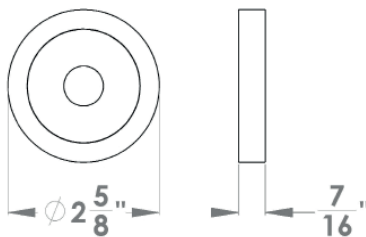

Rhodos XL

Finish: satin stainless steel (71)

To suit standard 2 1/8" door prep

Rhodos XL – UER18Q
 2 5/8 x 2 5/8 x 7/16"

Rhodos XL – UER18
 Ø 2 5/8 x 7/16"

Features UER18Q and UER18

- 3 piece rose
- concealed bolt-through fixing
- sprung
- door range 1 1/4" (31 mm) - 2" (51 mm) standard
- T- and Lip-Strike with dust box
- stainless steel faceplate
- backsets: 2 3/8" (60 mm) or 2 3/4" (70 mm)
- functions: Passage (PAS), Privacy (PRI), full dummy (DUM), dummy left (DUML), dummy right (DUMR)
- available with UL-Latch
- 28° latch with attached face plate
- rate of satin stainless steel 304
- hub 5/16" (8 mm)
- door prep 2 1/8"
- available finish: satin stainless steel

round

UER18 PAS60 71	passage 2 3/8" backset
UER18 PAS70 71	passage 2 3/4" backset
UER18 PRI60 71	privacy 2 3/8" backset
UER18 PRI70 71	privacy 2 3/4" backset
UER18 DUM 71	full dummy
UER18 DUML 71	half dummy left
UER18 DUMR 71	half dummy right
UEDB 71	deadbolt to add to passage
UEDB A 71	deadbolt keyed alike

specification details

lever

round rose

square rose