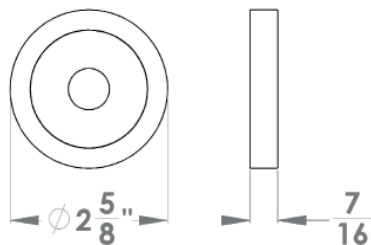

Rio Steel

Finish: satin stainless steel (71)

To suit standard 2 1/8" door prep

Rio Steel – UER34Q
 2 5/8 x 2 5/8 x 7/16"

Rio Steel – UER34
 Ø 2 5/8 x 7/16"

Features UER34Q and UER34

- 3 piece rose
- concealed bolt-through fixing
- sprung
- door range 1 1/4" (31 mm) - 2" (51 mm) standard
- T- and Lip-Strike with dust box
- stainless steel faceplate
- backsets: 2 3/8" (60 mm) or 2 3/4" (70 mm)
- functions: Passage (PAS), Privacy (PRI), full dummy (DUM), dummy left (DUML), dummy right (DUMR)
- available with UL-Latch
- 28° latch with attached face plate
- rate of satin stainless steel 304
- hub 5/16" (8 mm)
- door prep 2 1/8"
- available finishes: satin stainless steel, satin/polished stainless steel

round

UER34 PAS60 71	passage 2 3/8" backset
UER34 PAS70 71	passage 2 3/4" backset
UER34 PRI60 71	privacy 2 3/8" backset
UER34 PRI70 71	privacy 2 3/4" backset
UER34 DUM 71	full dummy
UER34 DUML 71	half dummy left
UER34 DUMR 71	half dummy right
UEDB 71	deadbolt to add to passage
UEDB A 71	deadbolt keyed alike

specification details

lever

round rose

square rose