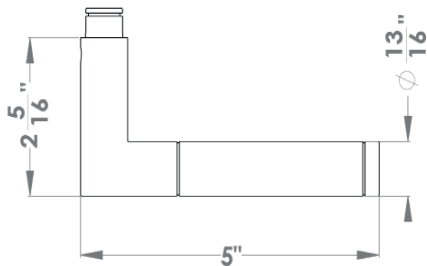

Rio Steel

Finish: satin stainless steel (71)

To suit standard 2 1/8" door prep

Rio Steel – UER34Q
 2 5/8 x 2 5/8 x 7/16"

Rio Steel – UER34
 Ø 2 5/8 x 7/16"

Features UER34Q and UER34

- 3 piece rose
- concealed bolt-through fixing
- sprung
- door range 1 1/4" (31 mm) - 2" (51 mm) standard
- T- and Lip-Strike with dust box
- stainless steel faceplate
- backsets: 2 3/8" (60 mm) or 2 3/4" (70 mm)
- functions: Passage (PAS), Privacy (PRI), full dummy (DUM), dummy left (DUML), dummy right (DUMR)
- available with UL-Latch
- 28° latch with attached face plate
- rate of satin stainless steel 304
- hub 5/16" (8 mm)
- door prep 2 1/8"
- available finishes: satin stainless steel, satin/polished stainless steel

product code square

UER34Q PAS60 71	passage 2 3/8" backset
UER34Q PAS70 71	passage 2 3/4" backset
UER34Q PRI60 71	privacy 2 3/8" backset
UER34Q PRI70 71	privacy 2 3/4" backset
UER34Q DUM 71	full dummy
UER34Q DUML 71	half dummy left
UER34Q DUMR 71	half dummy right
UEDBQ 71	deadbolt to add to passage
UEDBQ A 71	deadbolt keyed alike

specification details

lever

round rose

square rose