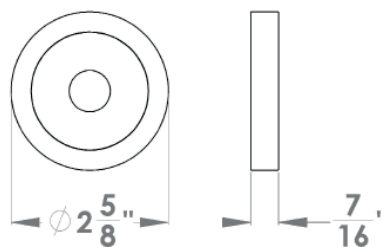

Rio Steel

Finish: satin/polished stainless steel (73)

To suit standard 2 1/8" door prep

Rio Steel – UER34Q
 2 5/8 x 2 5/8 x 7/16"

Rio Steel – UER34
 Ø 2 5/8 x 7/16"

Features UER34Q and UER34

- 3 piece rose
- concealed bolt-through fixing
- sprung
- door range 1 1/4" (31 mm) - 2" (50 mm) standard
- T- and Lip-Strike with dust box
- stainless steel faceplate
- backsets: 2 3/8" (60 mm) or 2 3/4" (70 mm)
- functions: Passage (PAS), Privacy (PRI), full dummy (DUM), dummy left (DUML), dummy right (DUMR)
- available with UL-Latch
- 28° latch with attached face plate
- rate of satin stainless steel 304
- hub 5/16" (8 mm)
- door prep 2 1/8"
- available finishes: satin/polished stainless steel, satin stainless steel

product code round

UER34 PAS60 73	passage 2 3/8" backset
UER34 PAS70 73	passage 2 3/4" backset
UER34 PRI60 73	privacy 2 3/8" backset
UER34 PRI70 73	privacy 2 3/4" backset
UER34 DUM 73	full dummy
UER34 DUML 73	half dummy left
UER34 DUMR 73	half dummy right
UEDB 73	deadbolt to add to passage
UEDB A 73	deadbolt keyed alike

specification details

lever

round rose

square rose