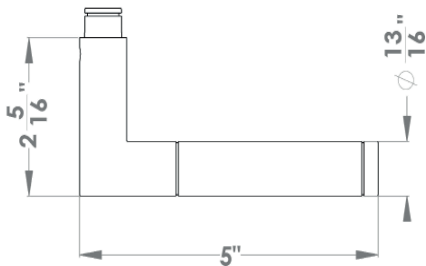

Rio Steel

Finish: satin/polished stainless steel (73)

To suit standard 2 1/8" door prep

Rio Steel – UER34Q
 2 5/8 x 2 5/8 x 7/16"

Rio Steel – UER34
 Ø 2 5/8 x 7/16"

Features UER34Q and UER34

- 3 piece rose
- concealed bolt-through fixing
- sprung
- door range 1 1/4" (31 mm) - 2" (50 mm) standard
- T- and Lip-Strike with dust box
- stainless steel faceplate
- backsets: 2 3/8" (60 mm) or 2 3/4" (70 mm)
- functions: Passage (PAS), Privacy (PRI), full dummy (DUM), dummy left (DUML), dummy right (DUMR)
- available with UL-Latch
- 28° latch with attached face plate
- rate of satin stainless steel 304
- hub 5/16" (8 mm)
- door prep 2 1/8"
- available finishes: satin/polished stainless steel, satin stainless steel

product code square

UER34Q PAS60 73	passage 2 3/8" backset
UER34Q PAS70 73	passage 2 3/4" backset
UER34Q PRI60 73	privacy 2 3/8" backset
UER34Q PRI70 73	privacy 2 3/4" backset
UER34Q DUM 73	full dummy
UER34Q DUML 73	half dummy left
UER34Q DUMR 73	half dummy right
UEDBQ 73	deadbolt to add to passage
UEDBQ A 73	deadbolt keyed alike

specification details

lever

round rose

square rose