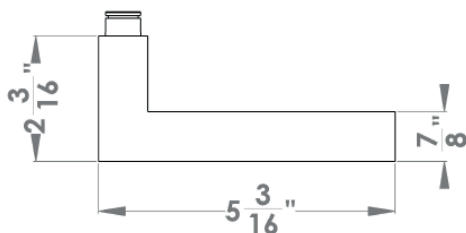

Seattle

Finish: cosmos black (83)

To suit standard 2 1/8" door prep

Seattle – UER46Q
 2 5/8 x 2 5/8 x 7/16"

product code
 square

UER46Q PAS60 83	passage 2 3/8" backset
UER46Q PAS70 83	passage 2 3/4" backset
UER46Q PRI60 83	privacy 2 3/8" backset
UER46Q PRI70 83	privacy 2 3/4" backset
UER46Q DUM 83	full dummy
UER46Q DUML 83	half dummy left
UER46Q DUMR 83	half dummy right
UEDBQ 83	deadbolt to add to passage
UEDBQ A 83	deadbolt keyed alike

Seattle – UER46
 Ø 2 5/8 x 7/16"

product code
 round

UER46 PAS60 83	passage 2 3/8" backset
UER46 PAS70 83	passage 2 3/4" backset
UER46 PRI60 83	privacy 2 3/8" backset
UER46 PRI70 83	privacy 2 3/4" backset
UER46 DUM 83	full dummy
UER46 DUML 83	half dummy left
UER46 DUMR 83	half dummy right
UEDB 83	deadbolt to add to passage
UEDB A 83	deadbolt keyed alike

Features UER46Q and UER46

- 3 piece rose
- concealed bolt-through fixing
- sprung
- door range 1 1/4" (31 mm) - 2" (51 mm) standard
- T- and Lip-Strike with dust box
- stainless steel faceplate
- backsets: 2 3/8" (60 mm) or 2 3/4" (70 mm)
- functions: Passage (PAS), Privacy (PRI), full dummy (DUM), dummy left (DUML), dummy right (DUMR)
- available with UL-Latch
- 28° latch with attached face plate
- rate of satin stainless steel 304
- hub 5/16" (8 mm)
- door prep 2 1/8"
- available finishes: cosmos black, satin stainless steel, polished stainless steel, oil rubbed bronze

specification details

lever

round rose

square rose