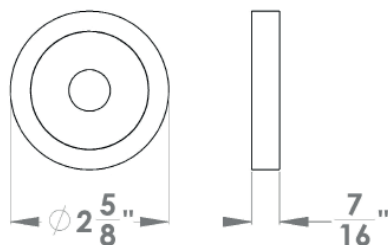

Seattle

Finish: cosmos black (83)

To suit standard 2 1/8" door prep

Seattle – UER46Q
 2 5/8 x 2 5/8 x 7/16"

product code
 square

UER46Q PAS60 83	passage 2 3/8" backset
UER46Q PAS70 83	passage 2 3/4" backset
UER46Q PRI60 83	privacy 2 3/8" backset
UER46Q PRI70 83	privacy 2 3/4" backset
UER46Q DUM 83	full dummy
UER46Q DUML 83	half dummy left
UER46Q DUMR 83	half dummy right
UEDBQ 83	deadbolt to add to passage
UEDBQ A 83	deadbolt keyed alike

Seattle – UER46
 Ø 2 5/8 x 7/16"

product code
 round

UER46 PAS60 83	passage 2 3/8" backset
UER46 PAS70 83	passage 2 3/4" backset
UER46 PRI60 83	privacy 2 3/8" backset
UER46 PRI70 83	privacy 2 3/4" backset
UER46 DUM 83	full dummy
UER46 DUML 83	half dummy left
UER46 DUMR 83	half dummy right
UEDB 83	deadbolt to add to passage
UEDB A 83	deadbolt keyed alike

Features UER46Q and UER46

- 3 piece rose
- concealed bolt-through fixing
- sprung
- door range 1 1/4" (31 mm) - 2" (51 mm) standard
- T- and Lip-Strike with dust box
- stainless steel faceplate
- backsets: 2 3/8" (60 mm) or 2 3/4" (70 mm)
- functions: Passage (PAS), Privacy (PRI), full dummy (DUM), dummy left (DUML), dummy right (DUMR)
- available with UL-Latch
- 28° latch with attached face plate
- rate of satin stainless steel 304
- hub 5/16" (8 mm)
- door prep 2 1/8"
- available finishes: cosmos black, satin stainless steel, polished stainless steel, oil rubbed bronze

specification details

lever

round rose

square rose